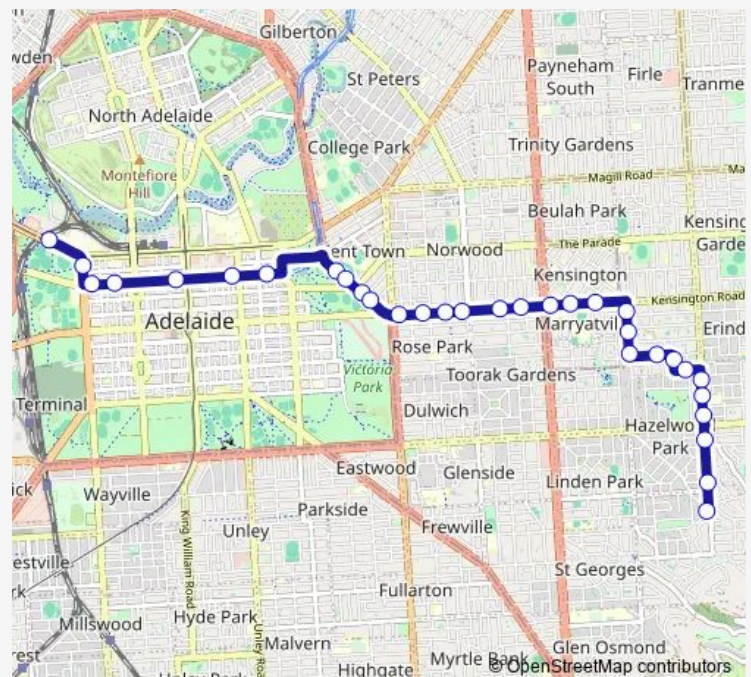

Stop 5 Kensington Rd - North side

Stop 6 Kensington Rd - North side

Stop 7 Kensington Rd - North side

Stop 8 Kensington Rd - North side

Stop 9 Kensington Rd - North side

Stop 10 Tusmore Ave - East side

Route schedule

Stop 1 Port Rd - North side — Stop 21 Glynburn Rd - West side

Monday 06:53-23:26

Tuesday 06:53-23:26

Wednesday 06:53-23:26

Thursday 06:53-23:26

Friday 06:53-23:26

Saturday 07:18-23:14

Sunday 09:11-23:14

Route info

Direction: Stop 1 Port Rd - North side

Stops: 32

Trip Duration: 0 hour 33 min

142 — Burnside to City

Stop 11 Tusmore Ave - East side

Stop 12 Tusmore Ave - East side

Stop 13 Rochester St - North side

Saturday 06:53-22:46

Sunday 08:49-22:46

Route info

Direction: Stop 21 Glynburn Rd - West side

Stops: 28

Trip Duration: 0 hour 36 min

Stop R1 Grenfell St - South side

Stop T2 Grenfell St - South side