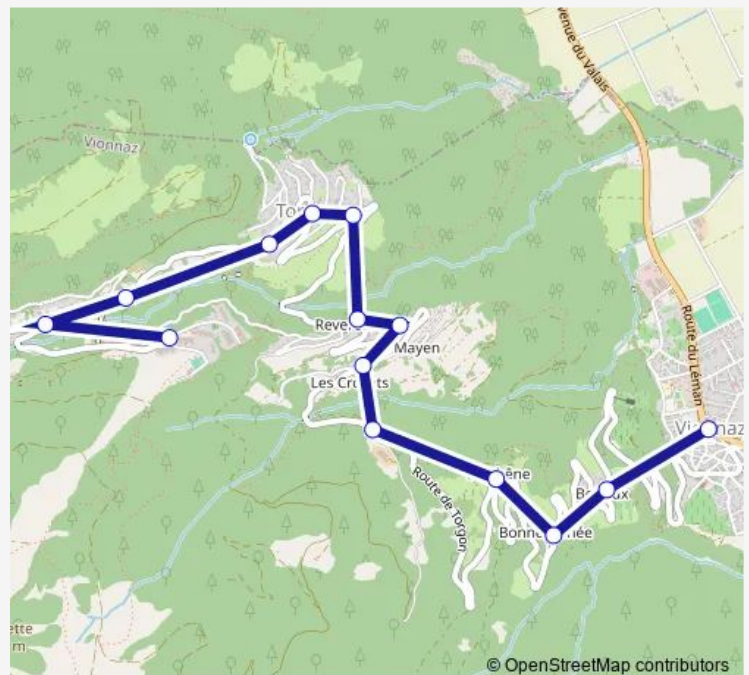

### Route info

Direction: Vionnaz, Village

Stops: 14

Trip Duration: 0 hour 28 min

142 — B 142

## Route info

Direction: Torgon, La Jorette

Stops: 14

Trip Duration: 0 hour 28 min

## Route schedule

Vionnaz, Village — Torgon, La Jorette

Monday 18:47

Tuesday 18:47

Wednesday 18:47

Thursday 18:47

Friday 18:47

Saturday 18:47

## Route info

Direction: Vionnaz, Village

Stops: 14

Trip Duration: 0 hour 28 min

142 Bus time schedules and route maps are available in an offline PDF at [busmaps.com](https://busmaps.com). Use the [busmaps.com](https://busmaps.com) website to see live bus times, train schedule or subway schedule, and step-by-step directions for all public transit in Aigle