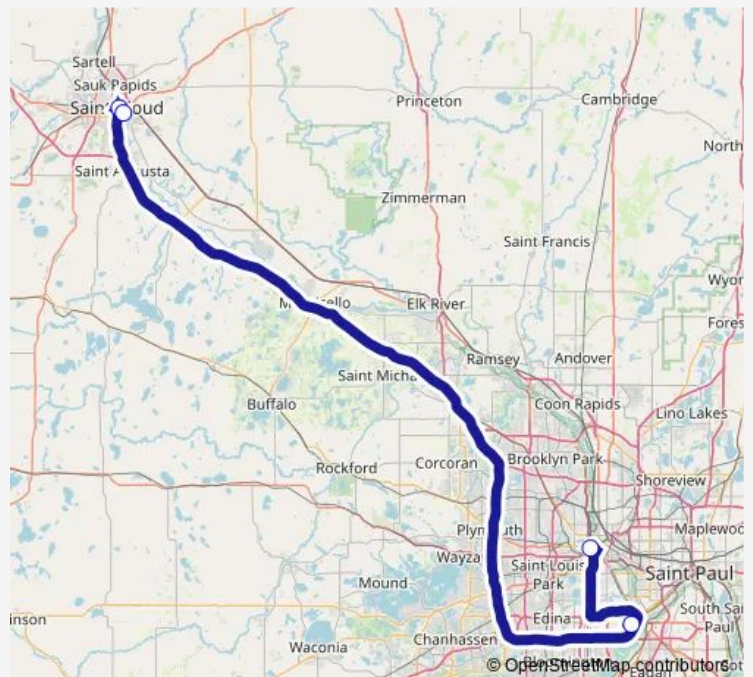

Direction

undefined — undefined

0 stops

[Open route schedule](#)

Route schedule

undefined — undefined

Monday 13:30

Tuesday —

Wednesday —

Thursday 13:30

Friday 13:30

Saturday 13:30

Sunday 13:30

Route info

Direction:

Stops: 0

Trip Duration: — min

Jefferson 684 Bus time schedules and route maps are available in an offline PDF at busmaps.com. Use the busmaps.com website to see live bus times, train schedule or subway schedule, and step-by-step directions for all public transit in Saint Cloud