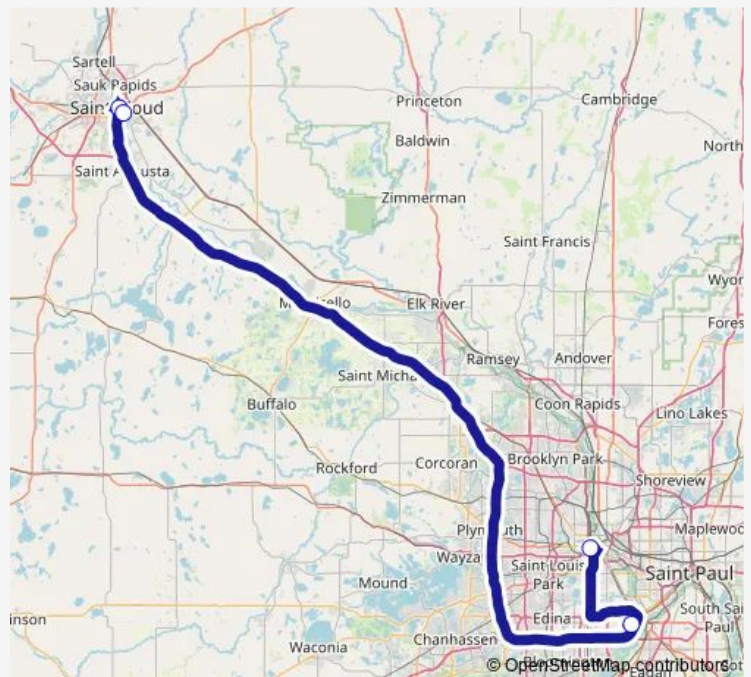

### Direction

Minneapolis — St. Cloud (St. Cloud State - Atwood)

4 stops

[Open route schedule](#)

Minneapolis

MSP Airport

St. Cloud

St. Cloud (St. Cloud State - Atwood)

### Route schedule

Minneapolis — St. Cloud (St. Cloud State - Atwood)

Monday	13:30
Tuesday	—
Wednesday	—
Thursday	13:30
Friday	13:30
Saturday	13:30
Sunday	13:30

### Route info

Direction: Minneapolis

Stops: 4

Trip Duration: 2 hour 5 min

Jefferson 684

BusMaps

Jefferson 684 Bus time schedules and route maps are available in an offline PDF at [busmaps.com](https://busmaps.com). Use the [busmaps.com](https://busmaps.com) website to see live bus times, train schedule or subway schedule, and step-by-step directions for all public transit in Saint Cloud