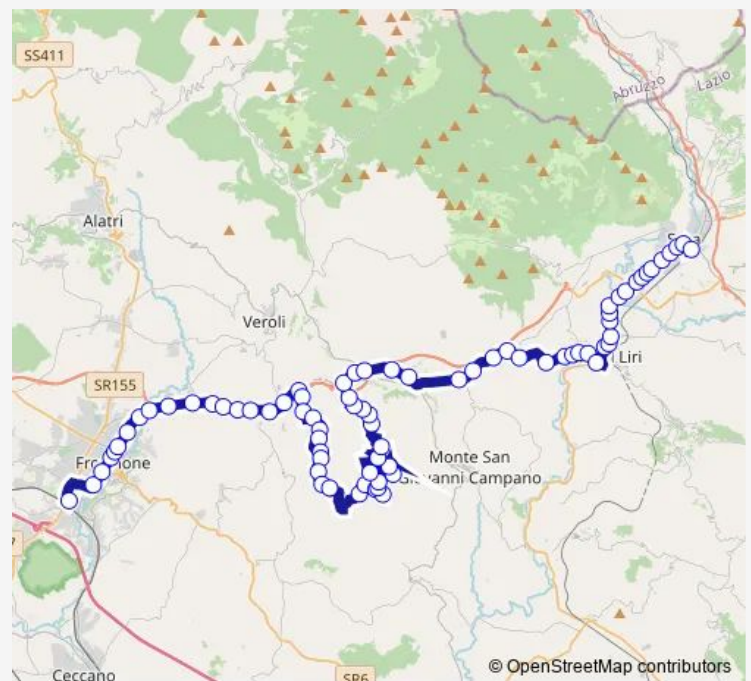

Boville | Via Sant'Angelo Via Mozzano # f5720

Route schedule

Frosinone | Piazza Pertini # f3486 — Sora | Stazione FS # f5890

Monday 06:30

Tuesday 06:30

Wednesday 06:30

Thursday 06:30

Friday 06:30

Saturday 06:30

Sunday —

Route info

Direction: Frosinone | Piazza Pertini # f3486

Stops: 77

Trip Duration: 1 hour 30 min

Frosinone - Sora # Fr915a

Boville | Casavitola # f5721

Boville | Via Casavitola Via Cooperativa # f5722

Boville | Via Madonna delle Grazie # f5724

Boville | Via San Pietro Via Calcaterra # f5725

Boville | Cittadella # f5726

Boville | Via Valle Paradiso # f5727