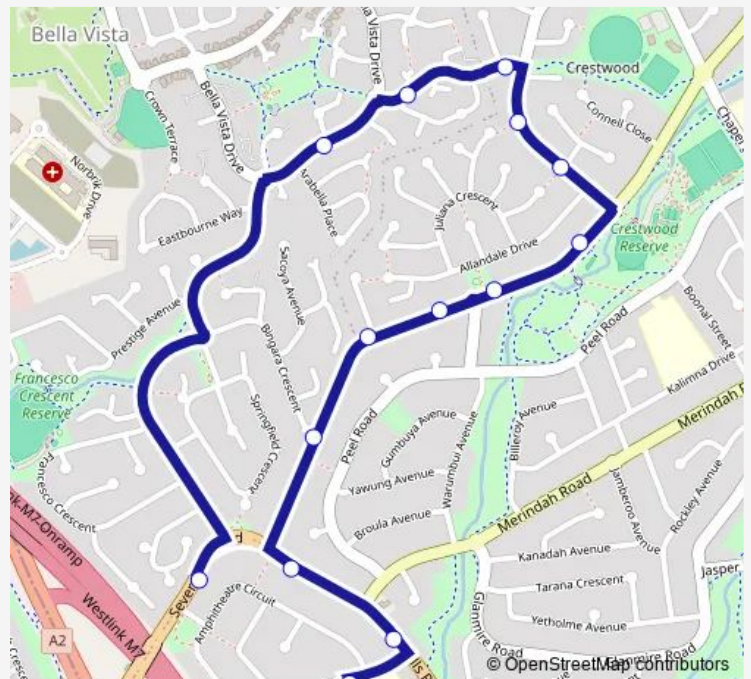

School Bus 2536 Mathew Pearce PS to Seven Hills Rd before Solar Ave via Bella Vista

[Go to website](#)

**Direction**

Matthew Pearce Public School, Astoria Park Rd — Seven Hills Rd Before Solar Av

14 stops

Kate Bird Park, Chapel Lane

Chapel Lane Before Crestwood Dr

Crestwood Dr Opp Oakdale Pl

Crestwood Dr After Oakdale Pl

Saxonvale Rd Opp Tulloch Pl

Saxonvale Rd At Fitzgerald Way

Bella Vista Dr Opp Orangery Pl

Seven Hills Rd Before Solar Av

**Route schedule**

Matthew Pearce Public School, Astoria Park Rd — Seven Hills Rd Before Solar Av

Monday	15:00
Tuesday	15:00
Wednesday	15:00
Thursday	15:00
Friday	15:00
Saturday	—
Sunday	—

**Route info**

Direction: Matthew Pearce Public School, Astoria Park Rd

Stops: 14

Trip Duration: 0 hour 16 min

2536 School Bus time schedules and route maps are available in an offline PDF at [busmaps.com](https://busmaps.com). Use the [busmaps.com](https://busmaps.com) website to see live bus times, train schedule or subway schedule, and step-by-step directions for all public transit in Parramatta