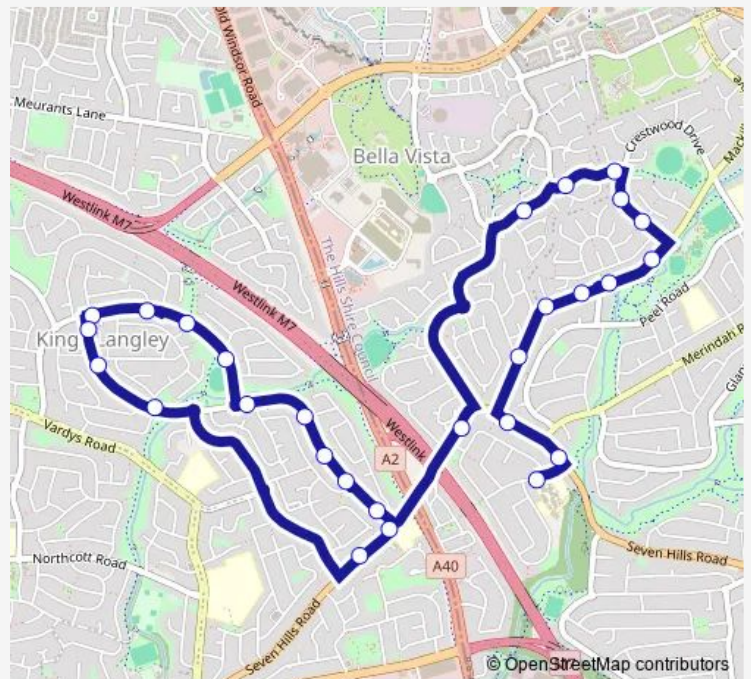

School Bus 2536 Mathew Pearce PS to Seven Hills North PS via Kings Langley

[Go to website](#)

Direction

Matthew Pearce Public School, Astoria Park Rd — Seven Hills Rd Opp Seven Hills North Public School

28 stops

Route schedule

Matthew Pearce Public School, Astoria Park Rd — Seven Hills Rd Opp Seven Hills North Public School

Monday	15:00
Tuesday	15:00
Wednesday	15:00
Thursday	15:00
Friday	15:00
Saturday	—
Sunday	—

Route info

Direction: Matthew Pearce Public School, Astoria Park Rd

Stops: 28

Trip Duration: 0 hour 26 min

2536 — Mathew Pearce PS to Seven Hills North PS via Kings Langley **BusMaps**

Pearce Reserve, Whitby Rd