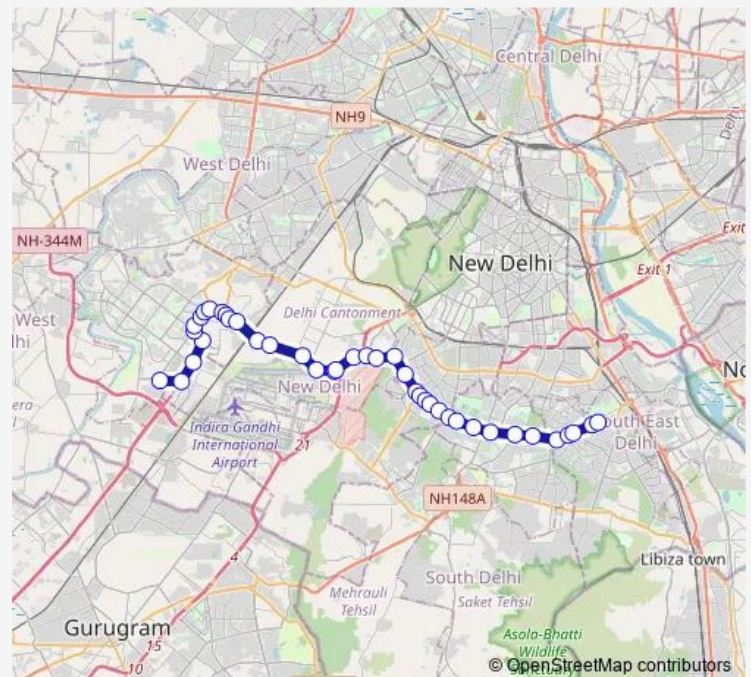

APS Colony / Arjun Path

### Route schedule

Dwarka Sec-23 — Nehru Place Terminal

Monday 04:45-21:50

Tuesday 04:45-21:50

Wednesday 04:45-21:50

Thursday 04:45-21:50

Friday 04:45-21:50

Saturday 04:45-21:50

### Route info

Direction: Dwarka Sec-23

Stops: 40

Trip Duration: 1 hour 41 min

Express-764aup

BusMaps

Signal Enclave

Vasant Village