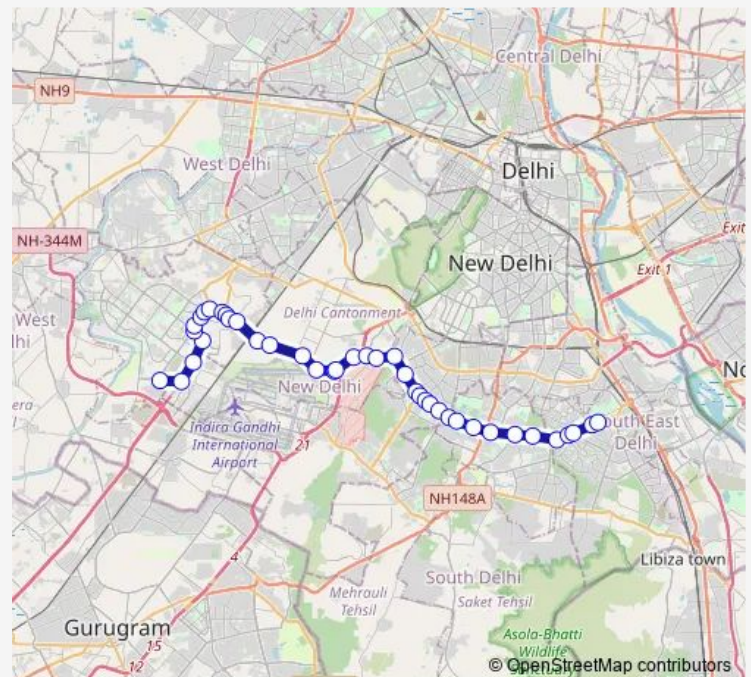

Thursday 04:45-21:50

Friday 04:45-21:50

Saturday 04:45-21:50

Sunday 04:45-21:50

Route info

Direction: Dwarka Sec-23

Stops: 40

Trip Duration: 1 hour 41 min

Express-764aup

BusMaps

Signal Enclave

Vasant Village

Swami Malai Mandir

R K Puram Sec-5

Vasant Vihar Depot

Munirka Family Planning