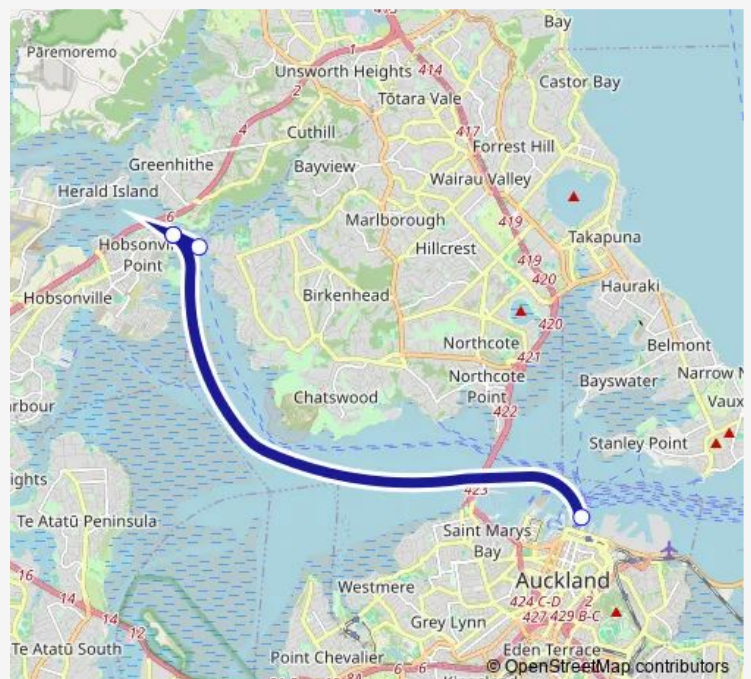

Direction

Hobsonville Point Ferry Terminal — Downtown Ferry Terminal Pier 7

4 stops

[Open route schedule](#)

Hobsonville Point Ferry Terminal

Beach Haven Ferry Terminal

Hobsonville Point Ferry Terminal

Downtown Ferry Terminal Pier 7

Route schedule

Hobsonville Point Ferry Terminal — Downtown Ferry Terminal Pier 7

Monday 06:15-23:00

Tuesday 06:15-23:00

Wednesday 06:15-23:00

Thursday 06:15-23:00

Friday 06:15-23:00

Saturday 08:30-23:00

Sunday 08:30-21:30

Route info

Direction: Hobsonville Point Ferry Terminal

Stops: 4

Trip Duration: 0 hour 40 min

Direction

Downtown Ferry Terminal Pier 7 — Beach Haven Ferry Terminal

3 stops

Tuesday 06:25-22:25

Wednesday 06:25-22:25

Thursday 06:25-22:25

Friday 06:25-22:25

Saturday 07:55-22:25

Sunday 07:55-20:55

Route info

Direction: Downtown Ferry Terminal Pier 7