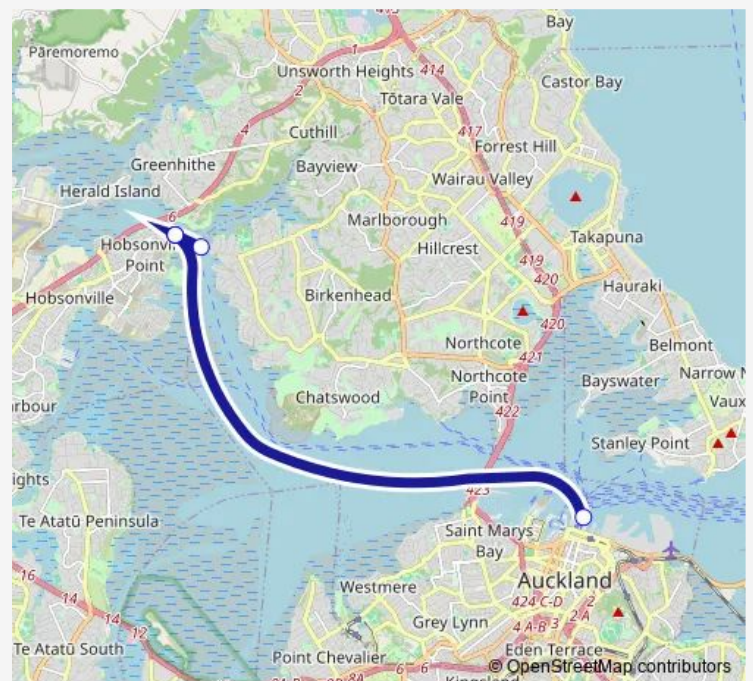

### Direction

Hobsonville Point Ferry Terminal — Downtown Ferry Terminal Pier 7

4 stops

[Open route schedule](#)

Hobsonville Point Ferry Terminal

Beach Haven Ferry Terminal

Hobsonville Point Ferry Terminal

Downtown Ferry Terminal Pier 7

### Route schedule

Hobsonville Point Ferry Terminal — Downtown Ferry Terminal Pier 7

Monday 06:15-23:00

Tuesday 06:15-23:00

Wednesday 06:15-23:00

Thursday 06:15-23:00

Friday 06:15-23:00

Saturday 08:30-23:00

### Route info

Direction: Hobsonville Point Ferry Terminal

Stops: 4

Trip Duration: 0 hour 40 min

**Direction**

Downtown Ferry Terminal Pier 7 — Beach Haven Ferry Terminal

3 stops

[Open route schedule](#)

## Route info

Direction: Downtown Ferry Terminal Pier 7

Stops: 3

Trip Duration: 0 hour 35 min

HOBS Ferry time schedules and route maps are available in an offline PDF at [busmaps.com](http://busmaps.com). Use the [busmaps.com](http://busmaps.com) website to see live bus times, train schedule or subway schedule, and step-by-step directions for all public transit in Auckland