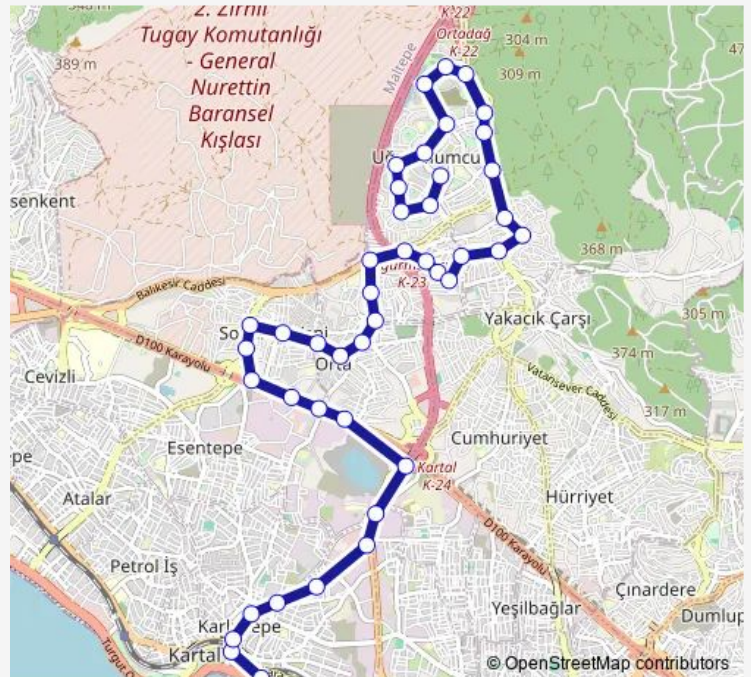

Thursday 07:20-19:00

Friday 07:20-19:00

Saturday —

Sunday —

Route info

Direction: KARTAL

Stops: 43

Trip Duration: 0 hour 37 min

Tuesday 06:30-18:00

Wednesday 06:30-18:00

Thursday 06:30-18:00

Friday 06:30-18:00

Saturday —

Sunday —

Route info

Direction: UĞURMUMCU