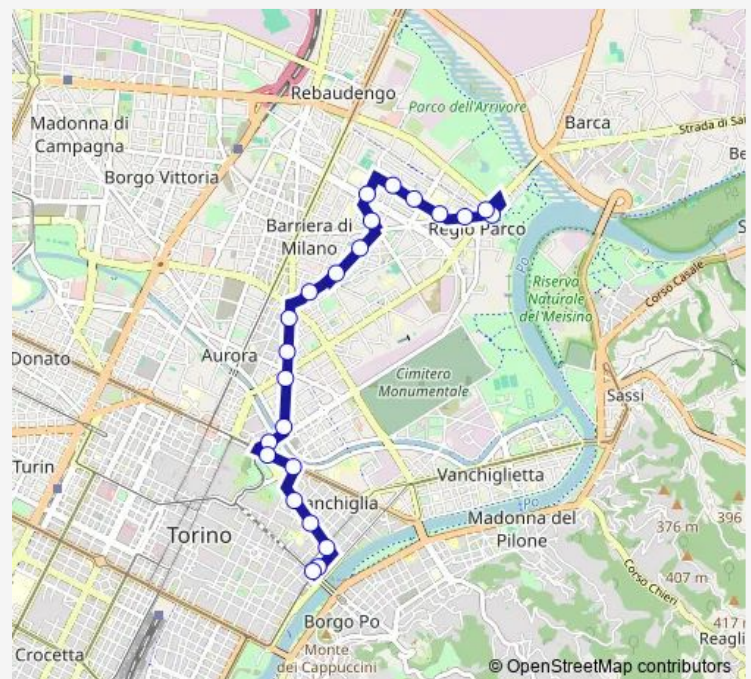

### Route schedule

Fermata 478 - Vittorio Veneto — Fermata 1690 - CIMITERO CAPOLINEA

Monday	—
Tuesday	24:00-02:00 <sup>+1</sup>
Wednesday	03:00-05:00
Thursday	24:00-02:00 <sup>+1</sup>
Friday	03:00-02:00 <sup>+1</sup>
Saturday	03:00-02:00 <sup>+1</sup>
Sunday	03:00-05:00

### Route info

Direction: Fermata 478 - Vittorio Veneto

Stops: 45

Trip Duration: 0 hour 45 min

N57 — Night Buster - linea N57 Oro piazza Vittorio Veneto - piazza Sofia

Fermata 1605 - Cravero

Fermata 1603 - Sofia Nord