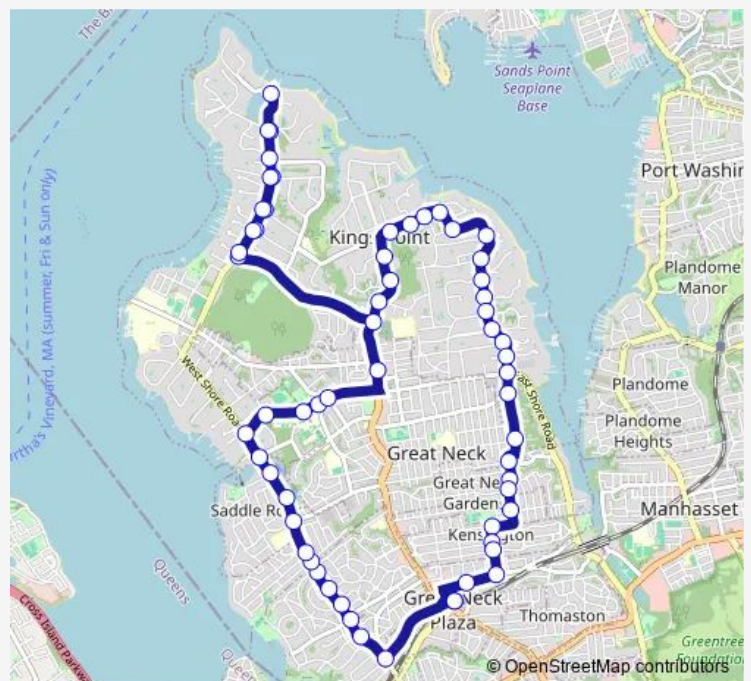

East Shore Rd Opp Cow Ln

East Shore Rd + Turtle Cove La

East Shore Rd Opp Orchard La

Route schedule

(arr.) Great Neck Sta / North — (arr.) Great Neck Sta / North

Monday 14:05-19:05

Tuesday 14:05-19:05

Wednesday 14:05-19:05

Thursday 14:05-19:05

Friday 14:05-19:05

Saturday —

Sunday —

Route info

Direction: (arr.) Great Neck Sta / North

Stops: 60

Trip Duration: 0 hour 39 min

n57 — Great Neck Loop

BusMaps

East Shore Rd + Harbor Rd

East Shore Rd Opp Broadlawn Ave

East Shore Rd + Foxwood Rd

E Shore Rd + Kenilworth Terrace

Middle Neck Rd + Kings Terrace

Middle Neck Rd + Fairfield Rd

Middle Neck Rd at #922

Middle Neck Rd + Redbrook Rd

Kings Point Rd + Red Brook Rd

Kings Point Rd + Tideway

Kings Point Rd + Cherry La

Kings Point Rd + Farmers Rd

Kings Point Rd + Dock La.

Kings Point Rd Loop