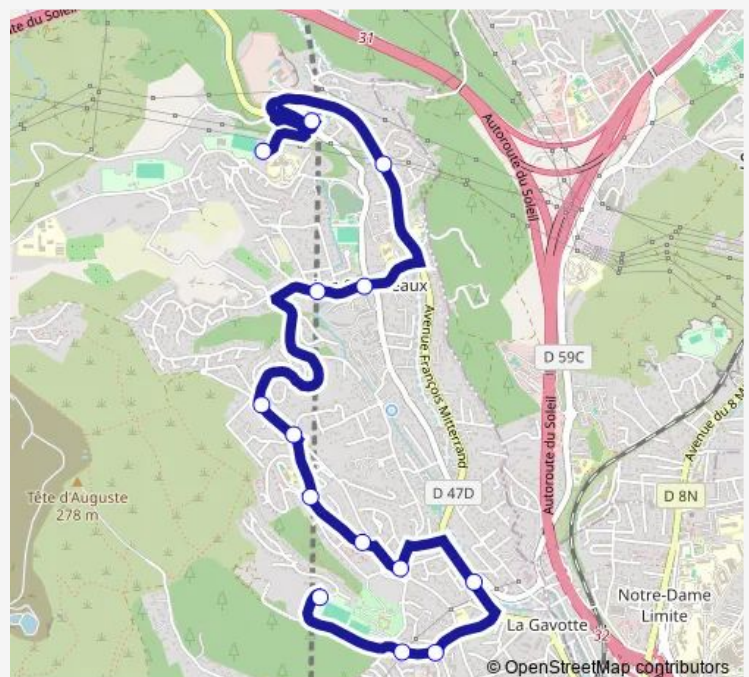

Bus 6771 Tante Rose - Ste Elisabeth

[Go to website](#)

Direction

Stade Basile Boli — Ste Elisabeth

14 stops

[Open route schedule](#)

Stade Basile Boli

Chemin de Val Sec

Wednesday 07:40

Thursday 07:40

Friday 07:40

Saturday —

Sunday —

Route info

Direction: Stade Basile Boli

Stops: 14

Trip Duration: 0 hour 28 min

6771 — Tante Rose - Ste Elisabeth

6771 Bus time schedules and route maps are available in an offline PDF at busmaps.com. Use the busmaps.com website to see live bus times, train schedule or subway schedule, and step-by-step directions for all public transit in Marseille