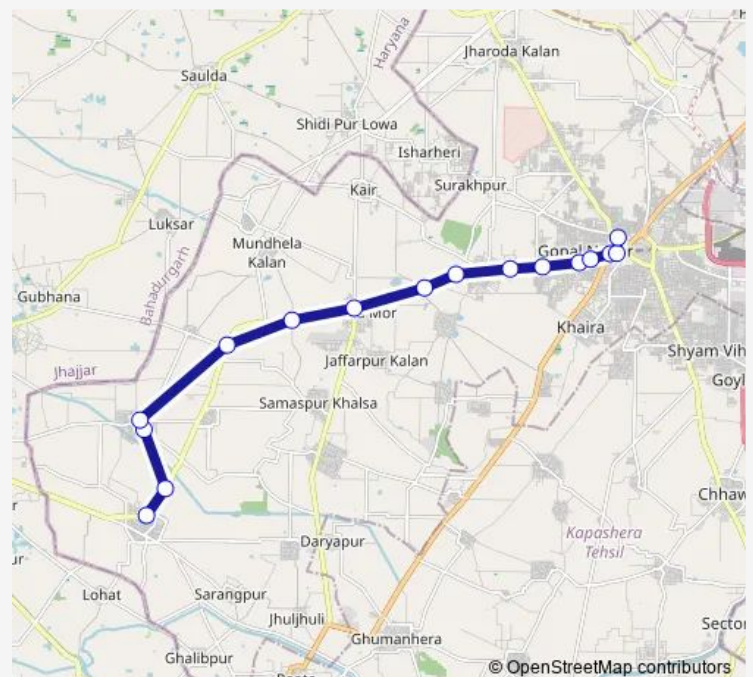

Indra Service Station

Nanak Piao

Prem Nursery

Ghumman Hera Crossing/Khaira More Gopal Nagar

Nazafgarh Stand

Najafgarh Terminal

Route schedule

Dhansa — Najafgarh Terminal

Monday 18:21-22:15

Tuesday 18:21-22:15

Wednesday 18:21-22:15

Thursday 18:21-22:15

Friday 18:21-22:15

Saturday 18:21-22:15

Sunday 18:21-22:15

Route info

Direction: Dhansa

Stops: 16

Trip Duration: 0 hour 50 min

835stldown

BusMaps

835stldown Bus time schedules and route maps are available in an offline PDF at busmaps.com. Use the busmaps.com website to see live bus times, train schedule or subway schedule, and step-by-step directions for all public transit in Najafgarh