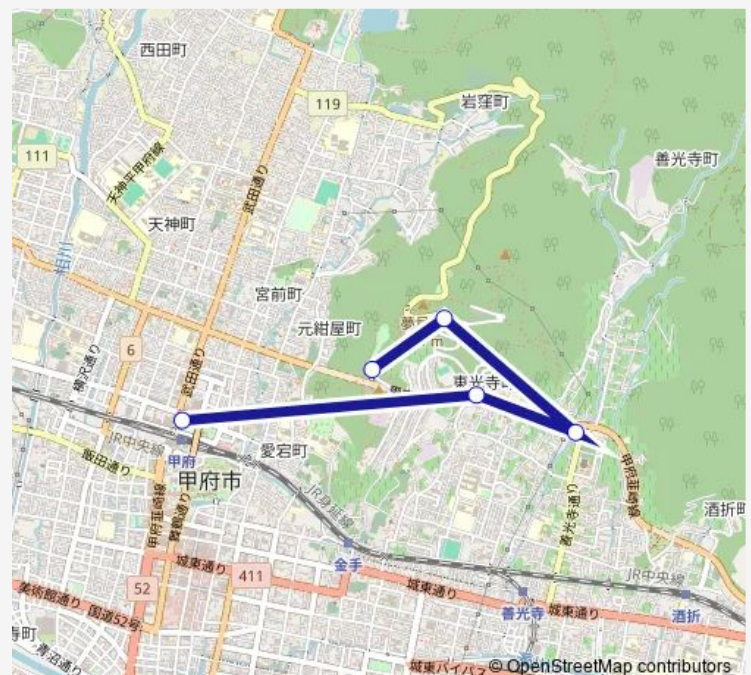

09:00-17:00

Sunday

09:00-17:00

Route info

Direction: 甲府駅北口

Stops: 5

Trip Duration: 0 hour 18 min

■ 99:甲府駅北口発 県立科学館方面行き — 甲府駅北口発
県立科学館方面行き(99:甲府駅北口 ~ かいてらす ~ ...

99:甲府駅北口発 県立科学館方面行き Bus time schedules and route maps are available in an offline PDF at busmaps.com. Use the busmaps.com website to see live bus times, train schedule or subway schedule, and step-by-step directions for all public transit in Kofu