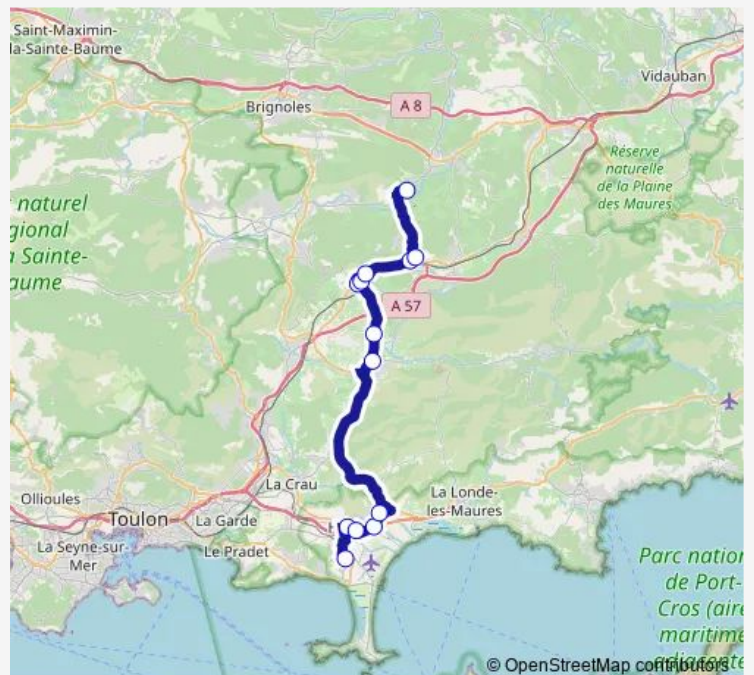

Direction

Locomotive — Pillement

9 stops

[Open route schedule](#)

Locomotive

Le Rayolet

Mas de Brun

L Aumerade

Tuesday 06:50

Wednesday 06:50

Thursday 06:50

Friday 06:50

Saturday —

Sunday —

Route info

Direction: Locomotive

Stops: 9

Trip Duration: 0 hour 55 min

Direction

Rond-Point Charles de Gaulle — Pillement

7 stops

[Open route schedule](#)

Rond-Point Charles de Gaulle

Saint Esprit

Route info

Direction: Rond-Point Charles de Gaulle

Stops: 7

Trip Duration: 1 hour 0 min

Direction

Lycee Costebelle — Ront Point Notre Dame

13 stops

[Open route schedule](#)