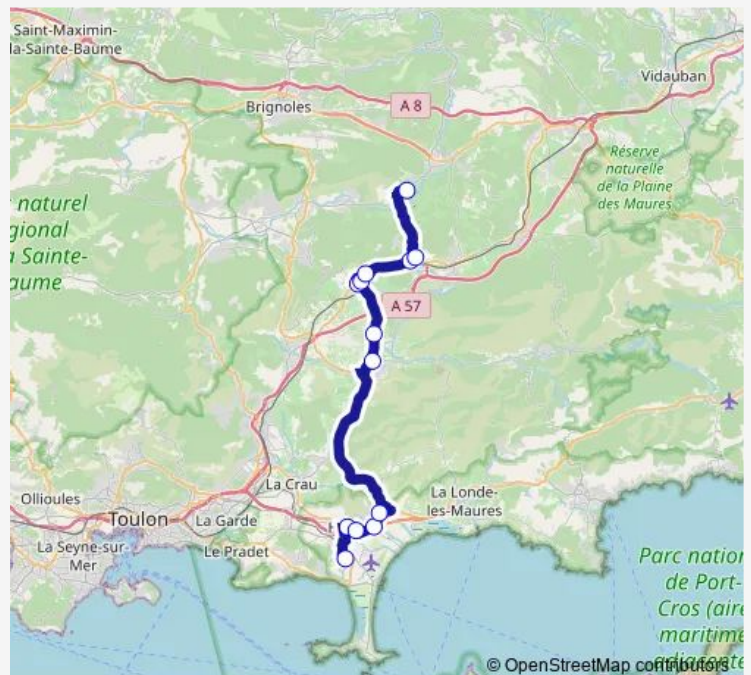

Direction

Rond-Point de l'Europe — Lycee Costebelle

14 stops

[Open route schedule](#)

Rond-Point de l'Europe

Les Retraches

Salle Polyvalente

Gare

Pillement

Lycee Costebelle

Route schedule

Rond-Point de l'Europe — Lycee Costebelle

Monday 07:20

Tuesday 06:20-07:20

Wednesday 06:20-07:20

Thursday 07:20

Friday 06:20-07:20

Saturday —

Sunday —

Route info

Direction: Rond-Point de l'Europe

Stops: 14

Trip Duration: 1 hour 35 min

Direction

Locomotive — Pillement

9 stops

[Open route schedule](#)

Locomotive

Le Rayolet

Mas de Brun

L Aumerade

Hopital