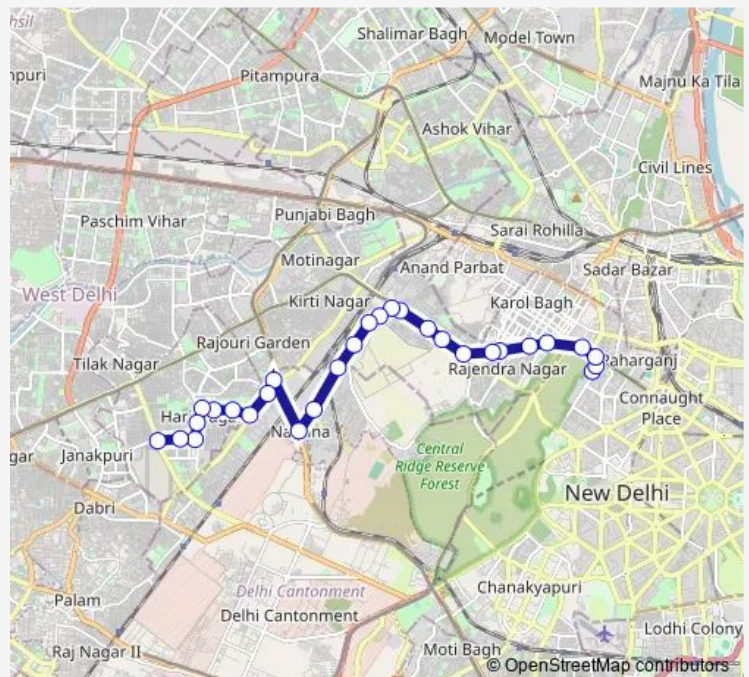

Wednesday 06:58-21:49

Thursday 06:58-21:49

Friday 06:58-21:49

Saturday 06:58-21:49

Sunday 06:58-21:49

Route info

Direction: PS Mandir Marg

Stops: 29

Trip Duration: 0 hour 55 min

Cgocomplex-1stldown

Metal Forging

DDA Flats Hari Nagar

Swarg Ashram

Beriwala Bagh

DDU Hospital

Hari Nagar Shaheed Pawan Sahni Chowk