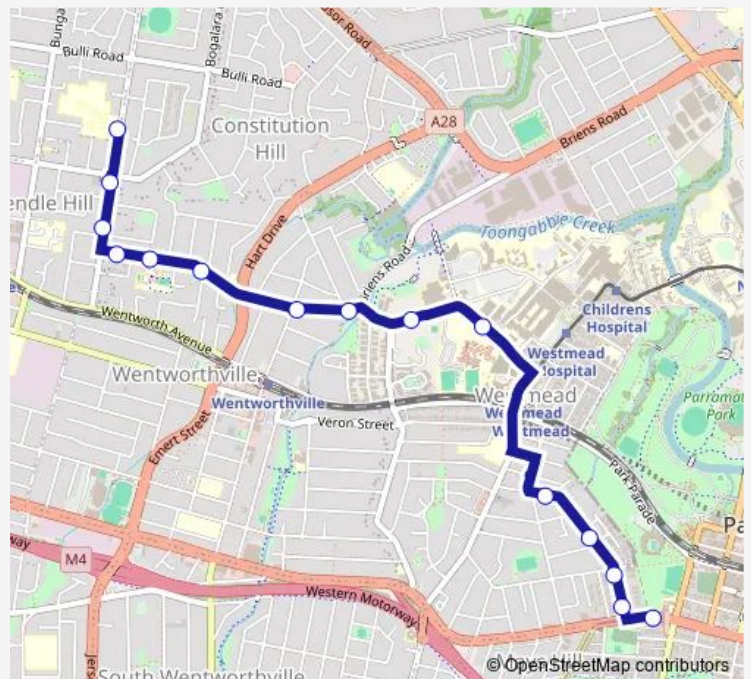

Good St Before Amos St

Good St After Drew St

Pye St Opp Oakes St

Parramatta Marist High School, Darcy Rd

Darcy Rd Opp Mayflower Village

Shannons Paddock, Darcy Rd

Darcy Rd At Railway St

Wentworthville Park, Darcy Rd

Darcy Road Public School, Darcy Rd

Darcy Rd After Pioneer St

Binalong Rd After Calla Gr

Toongabbie Anglican Church, Binalong Rd

Pendle Hill High School, Binalong Rd

Route schedule

Pitt T-Way — Pendle Hill High School, Binalong Rd

Monday 14:55

Tuesday 14:55

Wednesday 14:55

Thursday 14:55

Friday 14:55

Saturday —

Sunday —

Route info

Direction: Pitt T-Way

Stops: 15

Trip Duration: 0 hour 18 min

2574 — Parramatta HS to Pendle Hill Hs

2574 School Bus time schedules and route maps are available in an offline PDF at busmaps.com. Use the busmaps.com website to see live bus times, train schedule or subway schedule, and step-by-step directions for all public transit in Parramatta