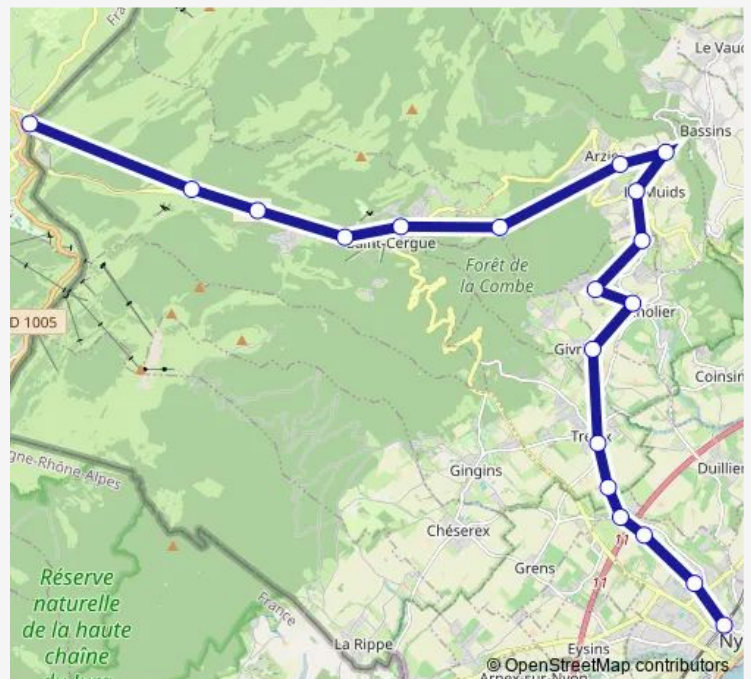

### Route schedule

La Cure — Nyon

Monday 07:52-21:52

Tuesday 07:52-21:52

Wednesday 07:52-21:52

Thursday 07:52-21:52

Friday —

Saturday —

### Route info

Direction: La Cure

Stops: 19

Trip Duration: 0 hour 52 min

R55

**Direction**

Nyon — St-Cergue

15 stops

## Route info

Direction: Genolier

Stops: 8

Trip Duration: 0 hour 19 min

**Direction**

St-Cergue — La Cure

5 stops

[Open route schedule](#)