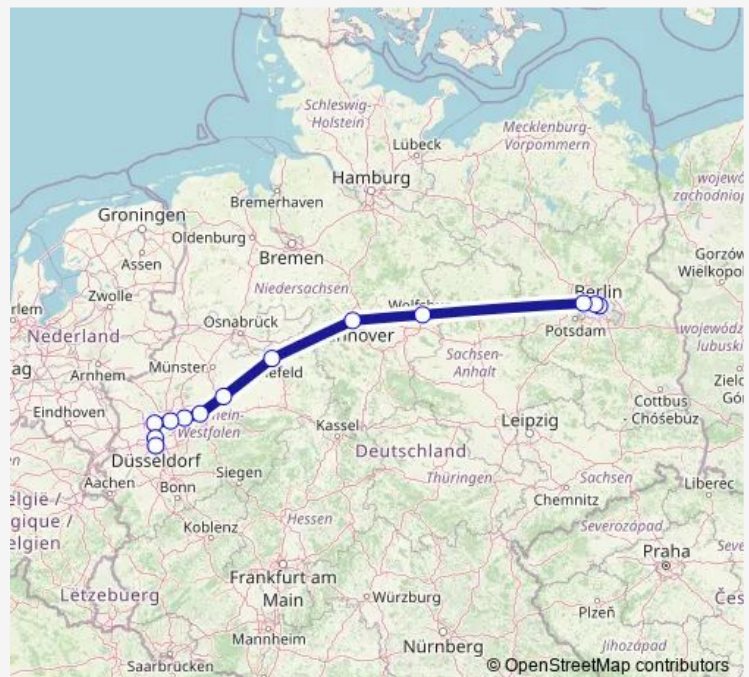

Rail ICE 944

[Go to website](#)

Direction

undefined — undefined

0 stops

[Open route schedule](#)

Route schedule

undefined — undefined

Monday 07:22

Tuesday 07:22

Wednesday 07:22

Thursday 07:22

Friday 07:22

Saturday 07:22-07:34

Sunday 07:22-07:34

Route info

Direction:

Stops: 0

Trip Duration: – min

ICE 944

Direction

undefined — undefined

0 stops

[Open route schedule](#)**Route schedule**

undefined — undefined

Monday	07:35
Tuesday	07:35
Wednesday	07:35
Thursday	07:35
Friday	07:35
Saturday	07:35
Sunday	07:35

Route info

Direction:

Stops: 0

Trip Duration: – min

ICE 944 Rail time schedules and route maps are available in an offline PDF at busmaps.com. Use the busmaps.com website to see live bus times, train schedule or subway schedule, and step-by-step directions for all public transit in Berlin