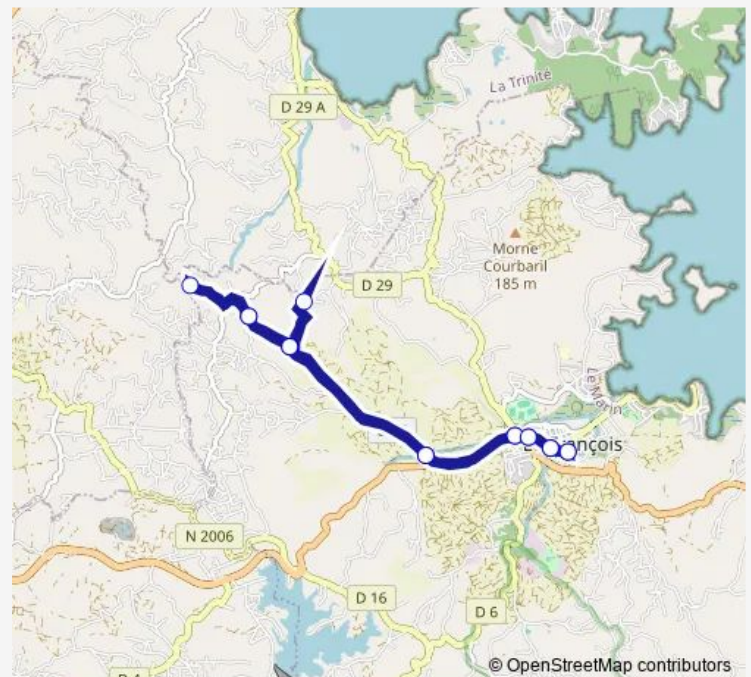

Direction

Le Francois - Gare routière — Le Francois - Gare routière

16 stops

[Open route schedule](#)

Le Francois - Gare routière

Le Francois - BNP/Cimetière/Marché

Le Francois - Centre Commercial

Le Francois - Rd Pt La Martienne (Dir : Ducos)

Le Francois - Rd Pt La Martienne (Dir : Ducos)

Le Francois - Centre Commercial

Le Francois - BNP/Cimetière/Marché

Le Francois - Gare routière

Route schedule

Le Francois - Gare routière — Le Francois - Gare routière

Monday 06:30-17:45

Tuesday 06:30-17:45

Wednesday 06:30-17:45

Thursday 06:30-17:45

Friday 06:30-17:45

Saturday 06:30-12:30

Sunday 06:30-10:30

Route info

Direction: Le Francois - Gare routière

Stops: 16

Trip Duration: 0 hour 30 min

L-58 Bus time schedules and route maps are available in an offline PDF at busmaps.com. Use the busmaps.com website to see live bus times, train schedule or subway schedule, and step-by-step directions for all public transit in Fort-de-France