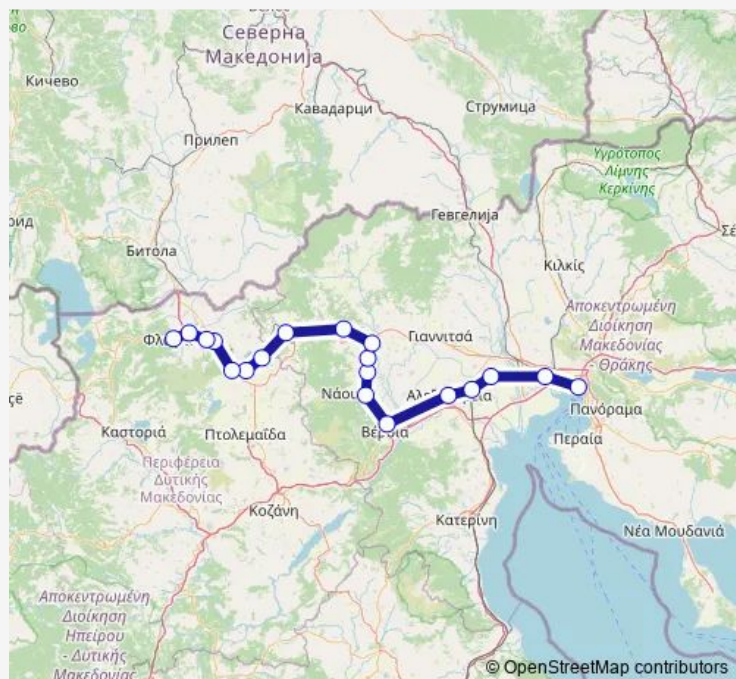

Saturday 07:14-19:30

Sunday 07:14-19:30

Route info

Direction: Θεσσαλονίκη

Stops: 19

Trip Duration: 2 hour 33 min

■ Θεσσαλονίκη - Φλώρινα

Rail time schedules and route maps are available in an offline PDF at busmaps.com. Use the busmaps.com website to see live bus times, train schedule or subway schedule, and step-by-step directions for all public transit in Florida