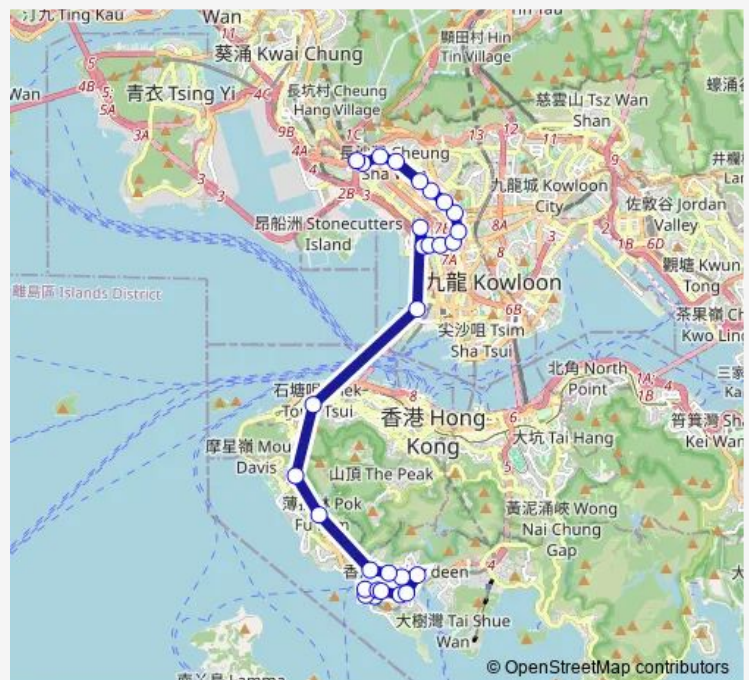

### Route schedule

[Ctb] South Horizons[[Kmb+Ctb] South Horizons BUS Terminus/<Br>South Horizons — [Ctb] Cheung SHA WAN (KOM Tsun Street)

Monday	07:50
Tuesday	07:50
Wednesday	07:50
Thursday	07:50
Friday	07:50
Saturday	—
Sunday	—

### Route info

Direction: [Ctb] South Horizons[[Kmb+Ctb] South Horizons BUS Terminus/<Br>South Horizons

Stops: 29

Trip Duration: 1 hour 4 min

[Ctb] TIN WAN Street, Aberdeen Praya Road[[Kmb+Ctb]  
TIN WAN Street/<Br>Tin WAN Street, Aberdeen Praya  
Road