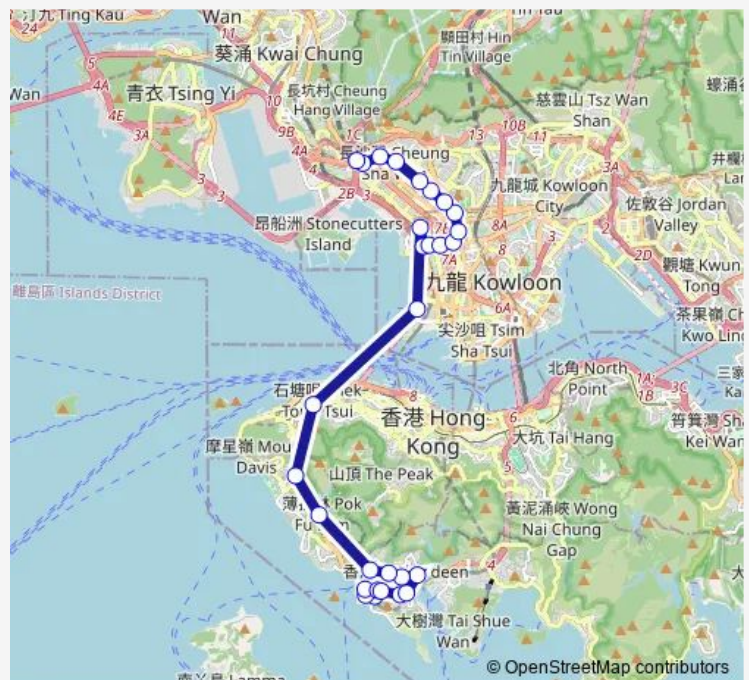

Route schedule

[Ctb] South Horizons[[Kmb+Ctb] South Horizons BUS Terminus/
South Horizons — [Ctb] Cheung SHA WAN (KOM Tsun Street)

Monday	07:50
Tuesday	07:50
Wednesday	07:50
Thursday	07:50
Friday	07:50
Saturday	—
Sunday	—

Route info

Direction: [Ctb] South Horizons[[Kmb+Ctb] South Horizons BUS Terminus/
South Horizons

Stops: 29

Trip Duration: 1 hour 3 min

[Ctb] TIN WAN Street, Aberdeen Praya Road[[Kmb+Ctb]
TIN WAN Street/
Tin WAN Street, Aberdeen Praya
Road