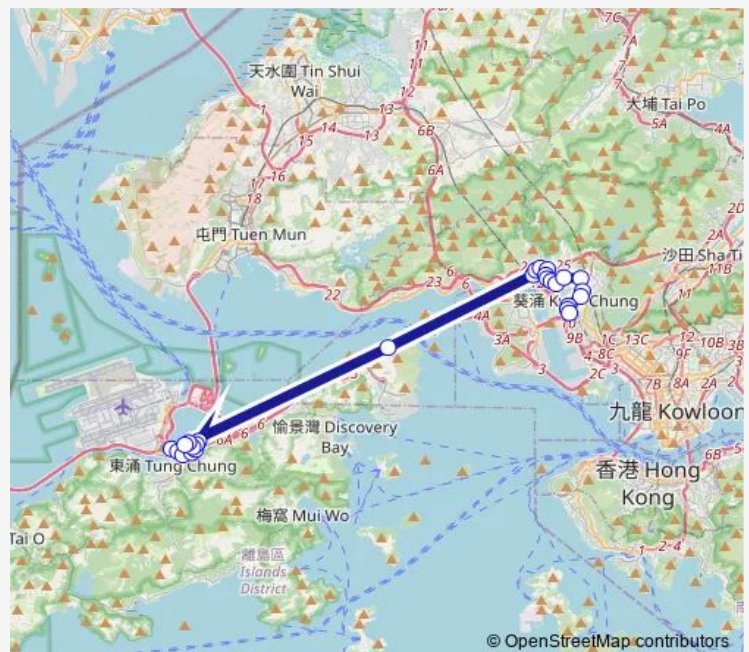

Route schedule

[Kmb] Kwai Fong (South) BUS Terminus[[Lwb] Kwai Fong (South) BUS Terminus — [Ctb] Tung Chung Development Ferry Pier[[Lwb] Tung Chung Development Pier[[Nlb] Tung Chung Development Ferry Pier

Stops: 23

Trip Duration: 1 hour 0 min

■ E32A — Tung Chung Development Pier - Kwai Fong (South)

[Ctb] Lantau Link BUS-BUS Interchange[[Lwb+Ctb] Lantau Link Interchange/
Lantau Link BUS-BUS Interchange[[Lwb] Lantau Link Interchange