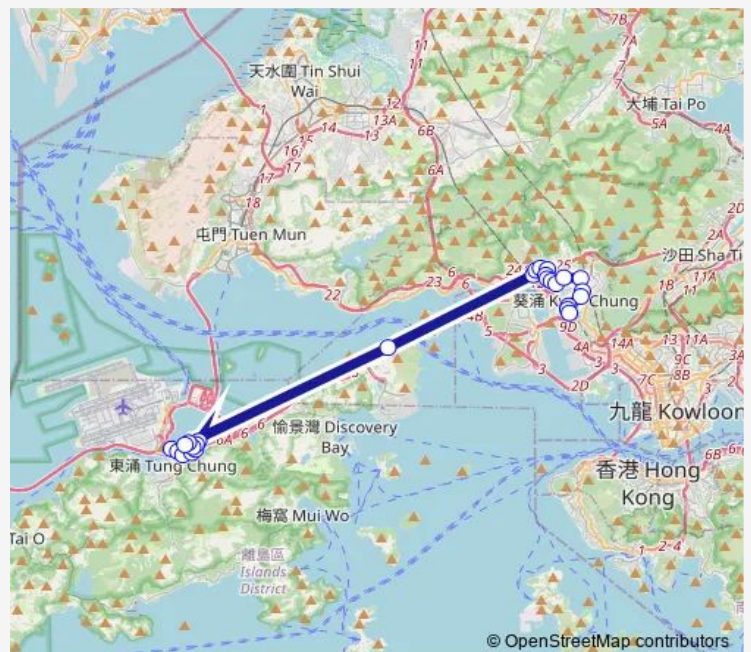

Route schedule

[Kmb] Kwai Fong (South) BUS Terminus[[Lwb] Kwai Fong (South) BUS Terminus — [Ctb] Tung Chung Development Pier[[Lwb] Tung Chung Development Pier[[Nlb] Tung Chung Development Ferry Pier

Monday	05:40-23:00
Tuesday	05:40-23:00
Wednesday	05:40-23:00
Thursday	05:40-23:00
Friday	05:40-23:00
Saturday	05:40-23:10
Sunday	05:40-23:00

Route info

Direction: [Kmb] Kwai Fong (South) BUS Terminus[[Lwb] Kwai Fong (South) BUS Terminus

Stops: 23

Trip Duration: 1 hour 2 min

[Ctb] Lantau Link BUS-BUS Interchange[[Lwb+Ctb] Lantau Link Interchange/
Lantau Link BUS-BUS Interchange[[Lwb] Lantau Link Interchange