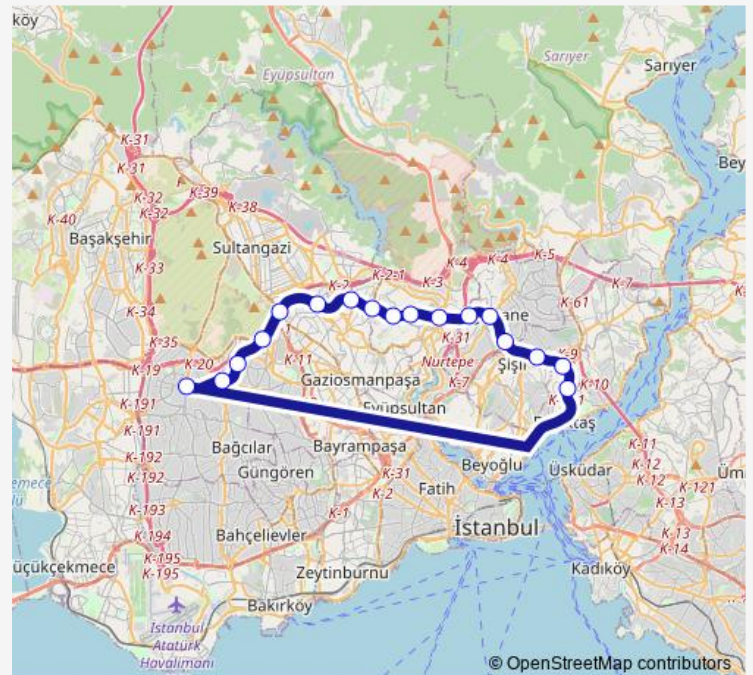

Monday 06:00

Tuesday 06:00

Wednesday 06:00

Thursday 06:00

Friday 06:00

Saturday 00:20-06:00

Sunday 00:20-06:00

Route info

Direction: Yıldız

Stops: 17

Trip Duration: 0 hour 26 min

■ M7 — Yıldız - Mahmutbey

BusMaps

Direction

Mahmutbey — Yıldız

17 stops