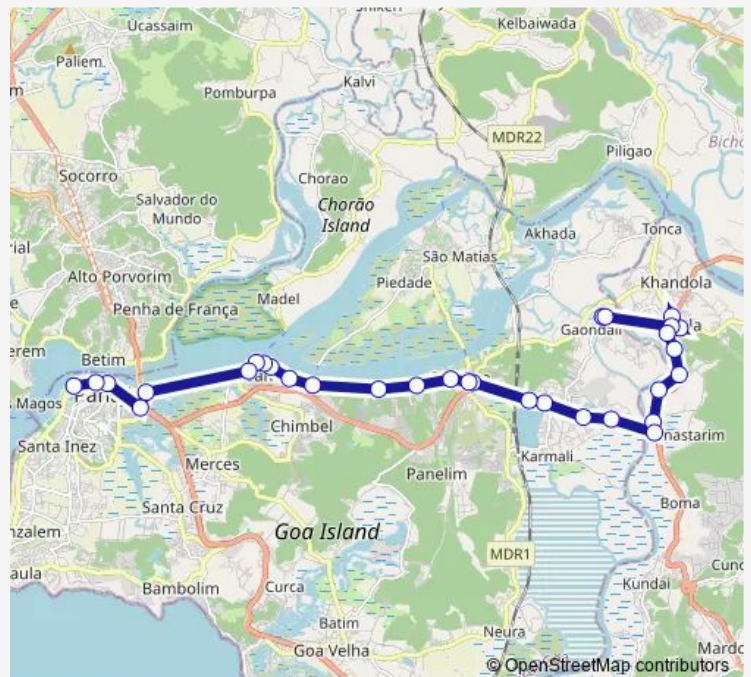

Route schedule

Kumbharjua Gawant — Panjim Promenade A

Monday	06:10
Tuesday	06:10
Wednesday	06:10
Thursday	06:10
Friday	06:10
Saturday	06:10
Sunday	06:10

Route info

Direction: Kumbharjua Gawant

Stops: 31

Trip Duration: 0 hour 40 min