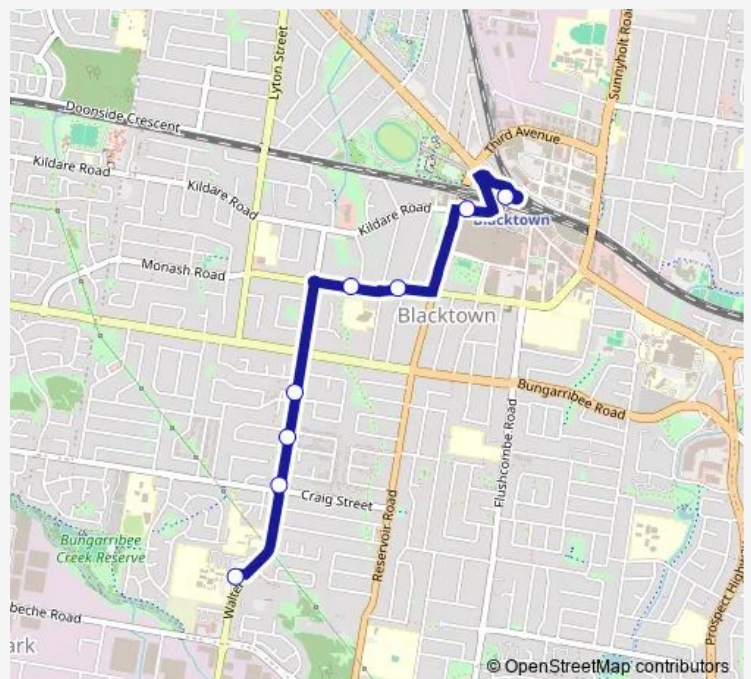

School Bus 6529 Evans HS to Blacktown Station

[Go to website](#)

Direction

Evans High School Bus Bay, Walters Rd — Blacktown Interchange

8 stops

[Open route schedule](#)

Evans High School Bus Bay, Walters Rd

Walters Rd At Douglas Rd

Walters Rd Before Bellevue St

Leicester Square Shops, Walters Rd

Newton Rd Before Meroo St

Newton Rd Opp Kirkman Rd

Blacktown Police Station, Kildare Rd

Blacktown Interchange

Route schedule

Evans High School Bus Bay, Walters Rd — Blacktown Interchange

Monday	14:55
Tuesday	14:55
Wednesday	13:18
Thursday	14:55
Friday	14:55
Saturday	—
Sunday	—

Route info

Direction: Evans High School Bus Bay, Walters Rd

Stops: 8

Trip Duration: 0 hour 12 min

6529 — Evans HS to Blacktown Station

6529 School Bus time schedules and route maps are available in an offline PDF at busmaps.com. Use the busmaps.com website to see live bus times, train schedule or subway schedule, and step-by-step directions for all public transit in Parramatta