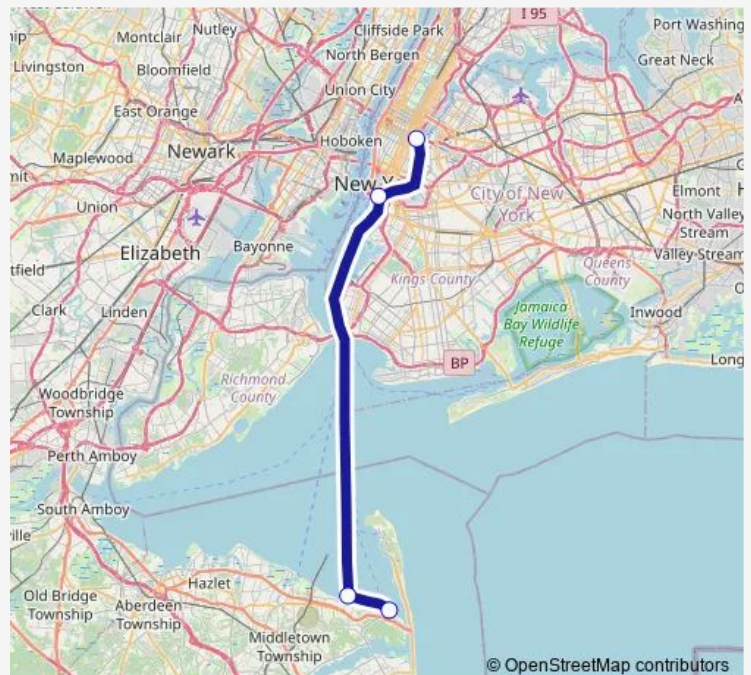

Ferry Seastreak New York City / New Jersey

[Go to website](#)

Direction

Pier 11/Wall St., Nyc — Highlands, Nj

3 stops

[Open route schedule](#)

Pier 11/Wall St., Nyc

East 35th St., Nyc

Highlands, Nj

Route schedule

Pier 11/Wall St., Nyc — Highlands, Nj

Monday	06:30
Tuesday	06:30
Wednesday	06:30
Thursday	06:30
Friday	06:30
Saturday	10:25-17:00
Sunday	10:25-17:00

Route info

Direction: Pier 11/Wall St., Nyc

Stops: 3

Trip Duration: 1 hour 15 min

Seastreak — New York City / New Jersey

Direction

Belford, Nj — Pier 11/Wall St., Nyc

5 stops

[Open route schedule](#)

Belford, Nj

West 39th St., Nyc

Paulus Hook, Nj

Brookfield Place, Ny

Pier 11/Wall St., Nyc

Route schedule

Belford, Nj — Pier 11/Wall St., Nyc

Monday 06:15-18:20

Tuesday 06:15-18:20