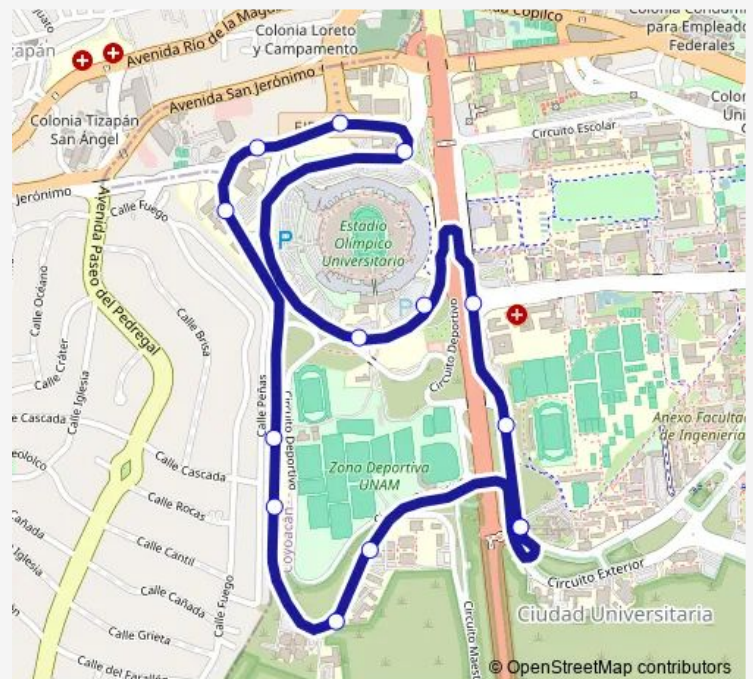

Direction

Base Metrobús Cu — Base Metrobús Cu

14 stops

[Open route schedule](#)

Base Metrobús Cu

Estadio de Prácticas

Muca

Estacionamiento 8

Campos de Fútbol li

Base Metrobús Cu

Route schedule

Base Metrobús Cu — Base Metrobús Cu

Monday	00:00
Tuesday	00:00
Wednesday	00:00
Thursday	00:00
Friday	00:00
Saturday	—
Sunday	—

Route info

Direction: Base Metrobús Cu

Stops: 14

Trip Duration: 0 hour 53 min

Puma11 Bus time schedules and route maps are available in an offline PDF at busmaps.com. Use the busmaps.com website to see live bus times, train schedule or subway schedule, and step-by-step directions for all public transit in Mexico City