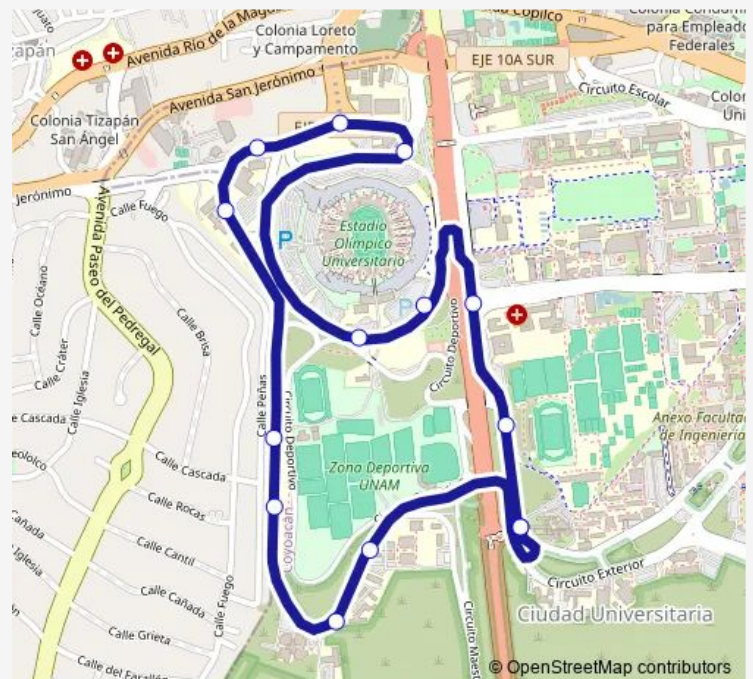

### Direction

Base Metrobús Cu — Base Metrobús Cu

14 stops

[Open route schedule](#)

Base Metrobús Cu

Estadio de Prácticas

Muca

Estacionamiento 8

Campos de Fútbol li

Base Metrobús Cu

### Route schedule

Base Metrobús Cu — Base Metrobús Cu

Monday	00:00
Tuesday	00:00
Wednesday	00:00
Thursday	00:00
Friday	00:00
Saturday	—
Sunday	—

### Route info

Direction: Base Metrobús Cu

Stops: 14

Trip Duration: 0 hour 53 min

PUMA11 Bus time schedules and route maps are available in an offline PDF at [busmaps.com](https://busmaps.com). Use the [busmaps.com](https://busmaps.com) website to see live bus times, train schedule or subway schedule, and step-by-step directions for all public transit in Mexico City