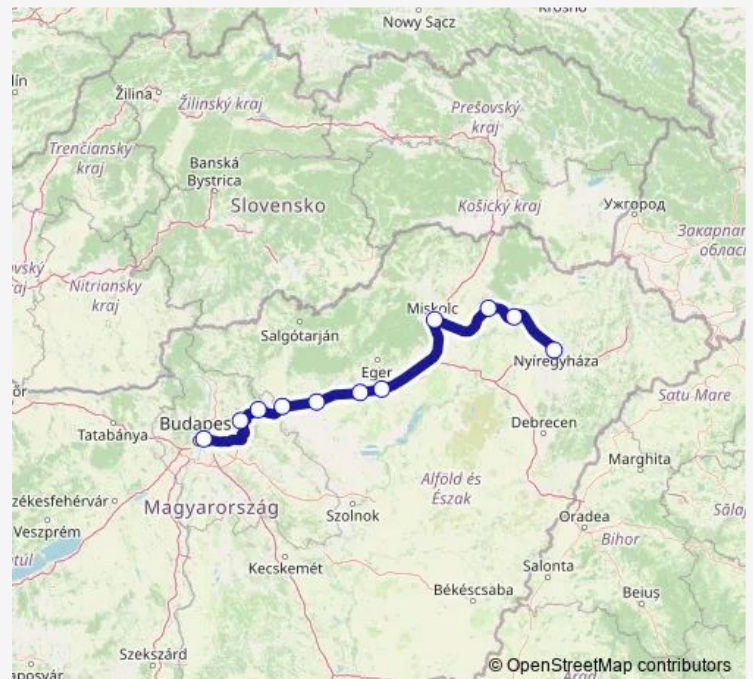

Rail IC 560 Dália

[Go to website](#)

Direction

undefined — undefined

0 stops

[Open route schedule](#)

Route schedule

undefined — undefined

Monday 07:25

Tuesday 07:25

Wednesday 07:25

Thursday 07:25

Friday 07:25

Saturday 07:25

Sunday 07:25

Route info

Direction:

Stops: 0

Trip Duration: – min

■ IC 560 Dália

Direction

undefined — undefined

0 stops

[Open route schedule](#)**Route schedule**

undefined — undefined

Monday	07:25
Tuesday	07:25
Wednesday	07:25
Thursday	07:25
Friday	07:25
Saturday	07:25
Sunday	07:25

Route info

Direction:

Stops: 0

Trip Duration: – min

Direction

Budapest-Keleti — Nyíregyháza