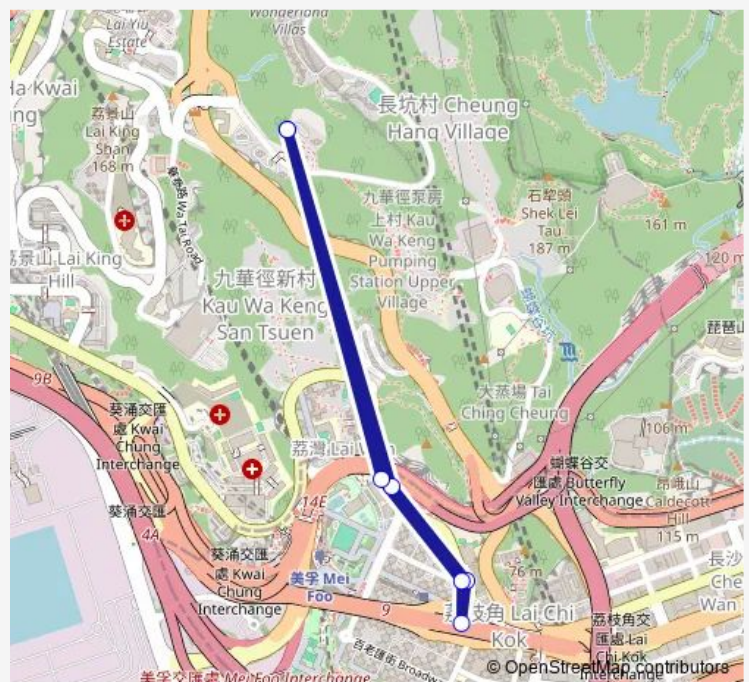

WAH Yuen Drive, Near WAH Shun Court, WAH Yuen Chuen

LAI WAN Road, Opposite TO LAI CHI KOK Park Sports Centre

MEI LAI Road, Opposite TO MEI FOO SUN Chuen Phase 6

MEI LAI Road, Near MEI FOO BUS Terminus|Mei LAI Road, Near MEI FOO BUS Terminus

MEI LAI Road, Near MEI FOO SUN Chuen Phase 6

LAI WAN Road, Near LAI CHI KOK Park Sports Centre

WAH Yuen Drive, Near WAH Shun Court, WAH Yuen Chuen

Route schedule

WAH Yuen Drive, Near WAH Shun Court, WAH Yuen Chuen — WAH Yuen Drive, Near WAH Shun Court, WAH Yuen Chuen

Monday 06:05-23:40

Tuesday 06:05-23:40

Wednesday 06:05-23:40

Thursday 06:05-23:40

Friday 06:05-23:40

Saturday 06:05-23:40

Sunday 06:30-23:45

Route info

Direction: WAH Yuen Drive, Near WAH Shun Court, WAH Yuen Chuen

Stops: 7

Trip Duration: 0 hour 20 min

92m Bus time schedules and route maps are available in an offline PDF at busmaps.com. Use the busmaps.com website to see live bus times, train schedule or subway schedule, and step-by-step directions for all public transit in Sham Shui Po