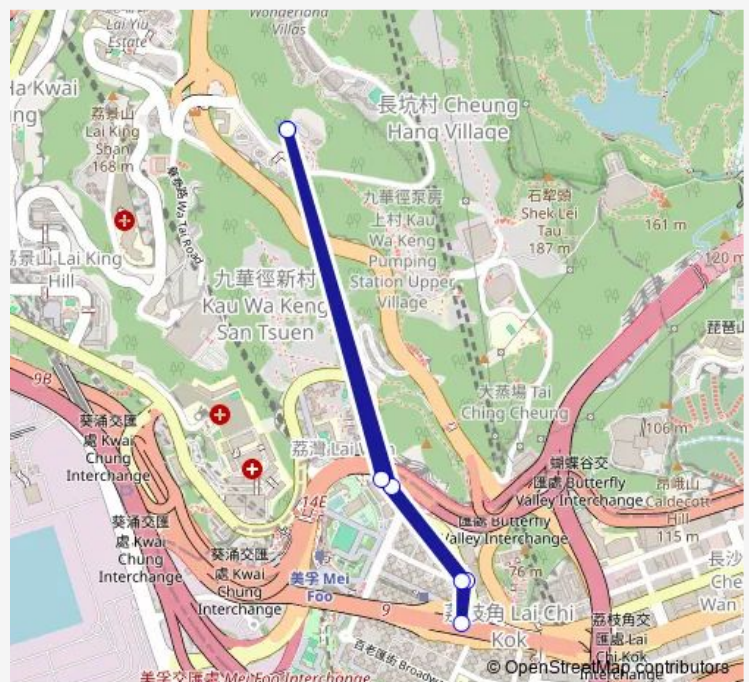

Bus 92M WAH Yuen Chuen - MEI FOO Station (Circular)

[Go to website](#)

Direction

WAH YUEN DRIVE, NEAR WAH SHUN COURT, WAH YUEN CHUEN — WAH YUEN DRIVE, NEAR WAH SHUN COURT, WAH YUEN CHUEN

7 stops

[Open route schedule](#)

WAH YUEN DRIVE, NEAR WAH SHUN COURT, WAH YUEN CHUEN

LAI WAN ROAD, OPPOSITE TO LAI CHI KOK PARK SPORTS CENTRE

MEI LAI ROAD, OPPOSITE TO MEI FOO SUN CHUEN PHASE 6

MEI LAI ROAD, NEAR MEI FOO BUS TERMINUS|MEI LAI ROAD, NEAR MEI FOO BUS TERMINUS

MEI LAI ROAD, NEAR MEI FOO SUN CHUEN PHASE 6

LAI WAN ROAD, NEAR LAI CHI KOK PARK SPORTS CENTRE

WAH YUEN DRIVE, NEAR WAH SHUN COURT, WAH YUEN CHUEN

Route schedule

WAH YUEN DRIVE, NEAR WAH SHUN COURT, WAH YUEN CHUEN — WAH YUEN DRIVE, NEAR WAH SHUN COURT, WAH YUEN CHUEN

Route info

Direction: WAH YUEN DRIVE, NEAR WAH SHUN COURT, WAH YUEN CHUEN

Stops: 7

Trip Duration: 0 hour 20 min

92M Bus time schedules and route maps are available in an offline PDF at busmaps.com. Use the busmaps.com website to see live bus times, train schedule or subway schedule, and step-by-step directions for all public transit in Sham Shui Po