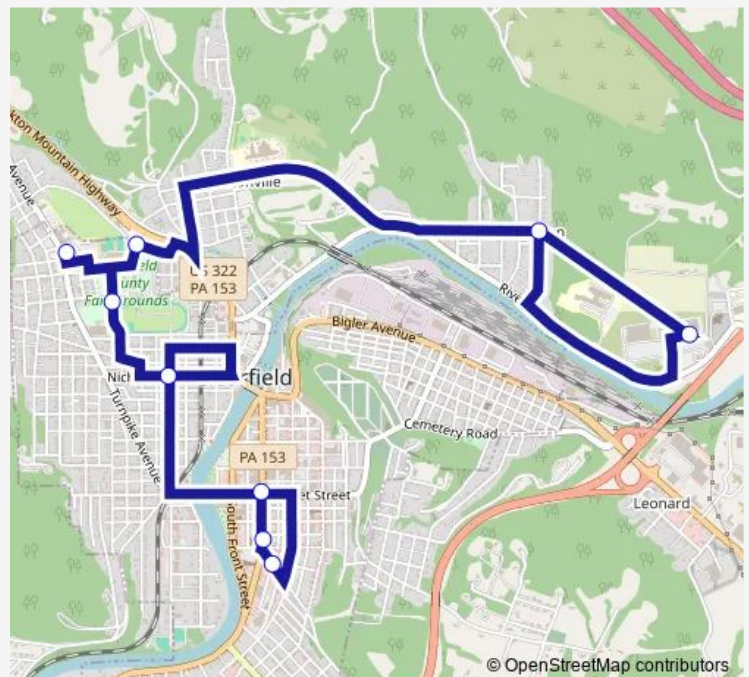

Mill RD & Park Dr

Penn Highlands Clearfield (Front Entranc

Clearifeld Fairgrounds

Nichols ST & Weaver St

Meyers Towers

Clearfield Center FOR Active Living

Clearfield CO Courthouse

Route schedule

BIG Lots Plaza — Clearfield CO Courthouse

Monday 08:28-17:28

Tuesday 08:28-17:28

Wednesday 08:28-17:28

Thursday 08:28-17:28

Friday 08:28-17:28

Saturday 08:28-17:28

Sunday —

Route info

Direction: BIG Lots Plaza

Stops: 9

Trip Duration: 0 hour 23 min

Clfr — Clearfield Red

Direction

Clearfield CO Courthouse — BIG Lots Plaza

13 stops

Saturday	08:00-17:00
----------	-------------

Sunday	—
--------	---

Route info

Direction: Clearfield CO Courthouse

Stops: 13

Trip Duration: 0 hour 28 min

Clfr Bus time schedules and route maps are available in an offline PDF at busmaps.com. Use the busmaps.com website to see live bus times, train schedule or subway schedule, and step-by-step directions for all public transit in Clearfield