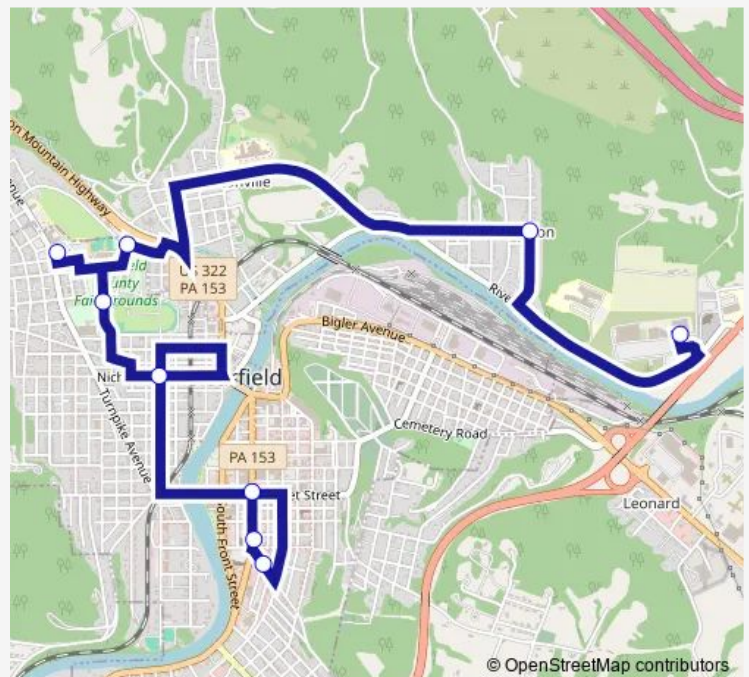

Clearifeld Fairgrounds

Nichols ST & Weaver St

Meyers Towers

Clearfield Center FOR Active Living

Clearfield CO Courthouse

### Route schedule

BIG Lots Plaza — Clearfield CO Courthouse

Monday 08:28-17:28

Tuesday 08:28-17:28

Wednesday 08:28-17:28

Thursday 08:28-17:28

Friday 08:28-17:28

Saturday 08:28-17:28

### Route info

Direction: BIG Lots Plaza

Stops: 9

Trip Duration: 0 hour 23 min

CLFR — Clearfield Red

BusMaps

**Direction**

Clearfield CO Courthouse — BIG Lots Plaza

## Route schedule

Clearfield CO Courthouse — BIG Lots Plaza

Monday 08:00-17:00

Tuesday 08:00-17:00

Wednesday 08:00-17:00

Thursday 08:00-17:00

Friday 08:00-17:00

Saturday 08:00-17:00