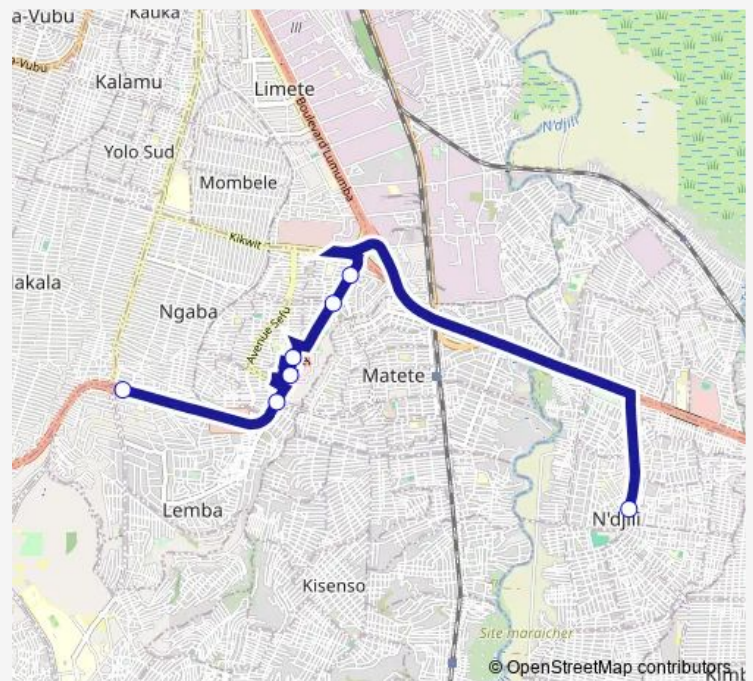

## Bus Rond Point Ngaba\_ TO \_ Ndjili st Therese

[Go to website](#)

### Direction

Inconnu — Inconnu

7 stops

[Open route schedule](#)

Inconnu

Inconnu

Inconnu

Inconnu

### Route schedule

Inconnu — Inconnu

Monday 08:32

Tuesday 08:32

Wednesday 08:32

Thursday 08:32

Friday 08:32

Saturday —

### Route info

Direction: Inconnu

Stops: 7

Trip Duration: 0 hour 25 min

■ Rond Point Ngaba\_ TO \_ Ndjili st Therese

Bus time schedules and route maps are available in an offline PDF at [busmaps.com](https://busmaps.com). Use the [busmaps.com](https://busmaps.com) website to see live bus times, train schedule or subway schedule, and step-by-step directions for all public transit in Kinshasa