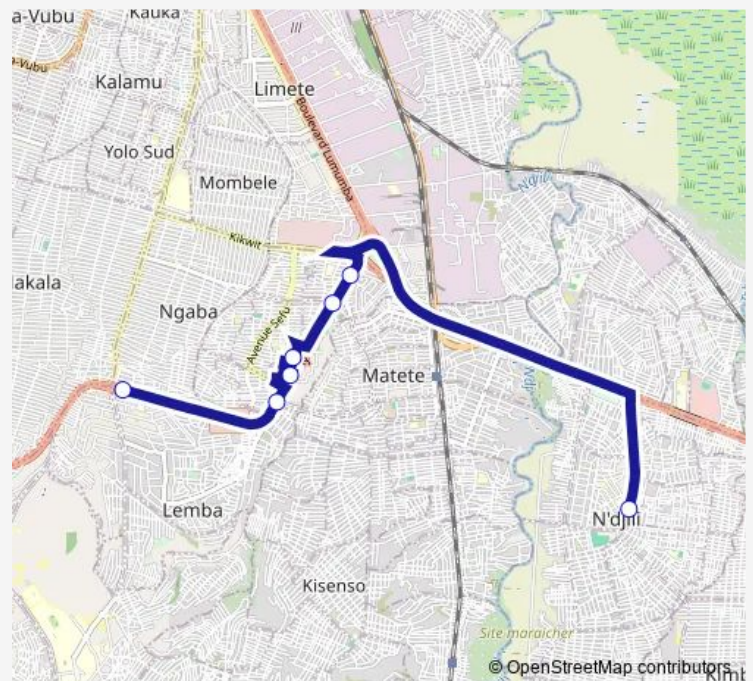

Bus Rond Point Ngaba_ TO _ Ndijili st Therese

[Go to website](#)

Direction

Inconnu — Inconnu

7 stops

[Open route schedule](#)

Inconnu

Inconnu

Tuesday 08:32

Wednesday 08:32

Thursday 08:32

Friday 08:32

Saturday —

Sunday —

Route info

Direction: Inconnu

Stops: 7

Trip Duration: 0 hour 25 min

■ Rond Point Ngaba_ TO _ Ndijili st Therese

Bus time schedules and route maps are available in an offline PDF at busmaps.com. Use the busmaps.com website to see live bus times, train schedule or subway schedule, and step-by-step directions for all public transit in Kinshasa