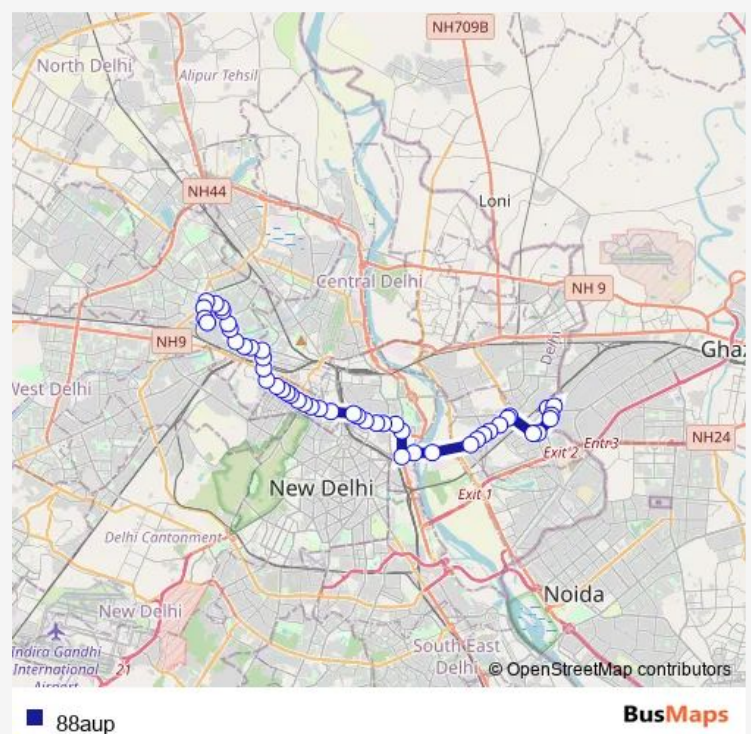

### Direction

Anand Vihar Isbt Terminal — Jai Mata Market Tri Nagar Terminal

48 stops

[Open route schedule](#)

Anand Vihar Isbt Terminal

Anand Vihar Isbt Main Road

Maharaj Pur Check Post

Gazipur Depot

### Route schedule

Anand Vihar Isbt Terminal — Jai Mata Market Tri Nagar Terminal

Monday 05:40-20:16

Tuesday 05:40-20:16

Wednesday 05:40-20:16

Thursday 05:40-20:16

Friday 05:40-20:16

Saturday 05:40-20:16

Sunday 05:40-20:16

### Route info

Direction: Anand Vihar Isbt Terminal

Stops: 48

Trip Duration: 1 hour 31 min

88aup

BusMaps

PS Kamla Market

Kamla Market / Ajmeri Gate