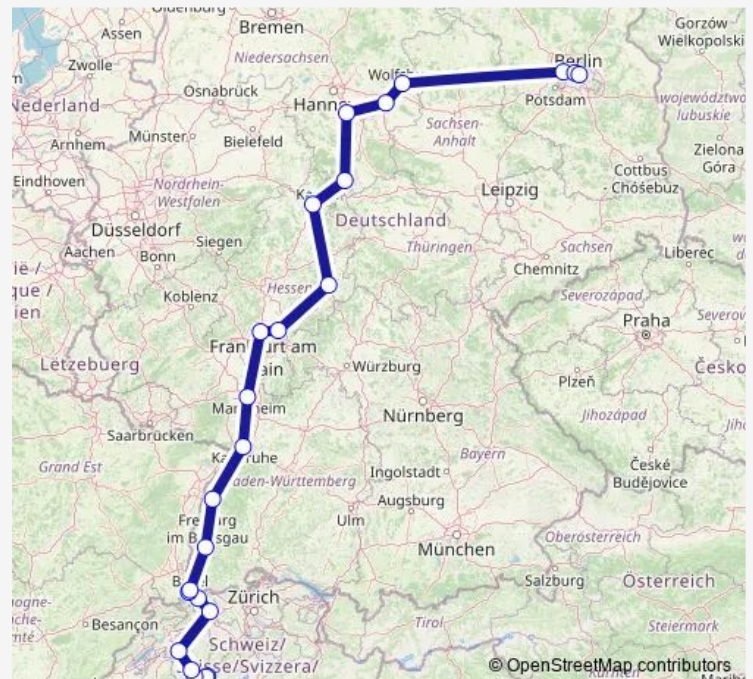

Rail ICE 278

[Go to website](#)

Direction

Interlaken Ost — Berlin Ostbahnhof

24 stops

[Open route schedule](#)

Interlaken Ost

Interlaken West

Spiez

Thun

Bern

Olten

Liestal

Basel Sbb

Basel Bad Bf

Freiburg(Breisgau) Hbf

Offenburg

Karlsruhe Hbf

Mannheim Hbf

Frankfurt(Main)Hbf

Hanau Hbf

Fulda

Kassel-Wilhelmshöhe

Göttingen

Hildesheim Hbf

Braunschweig Hbf

Wolfsburg Hbf

Route schedule

Interlaken Ost — Berlin Ostbahnhof

Monday 10:00

Tuesday 10:00

Wednesday 10:00

Thursday 10:00

Friday 10:00

Saturday 10:00

Sunday 10:00

Route info

Direction: Interlaken Ost

Stops: 24

Trip Duration: 9 hour 51 min

ICE 278