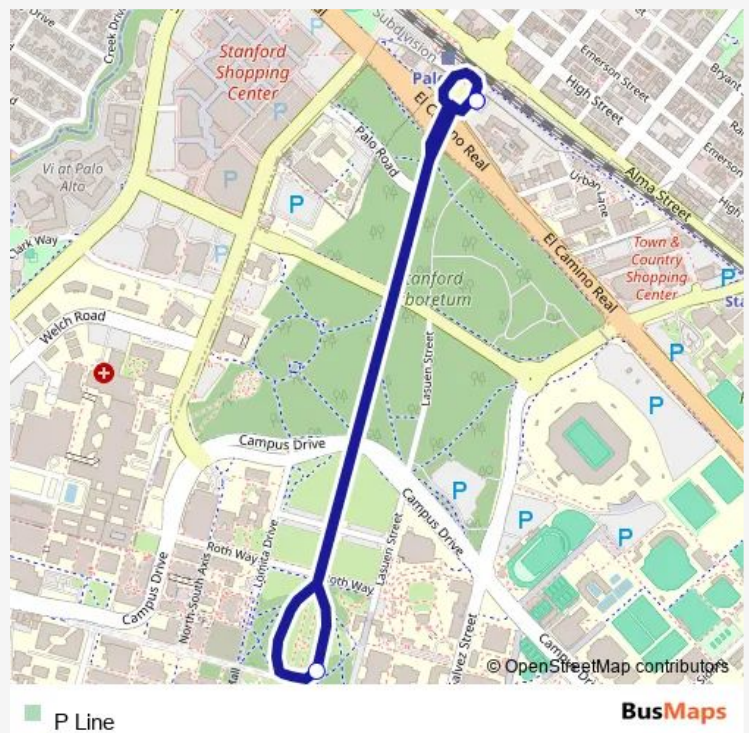

### Direction

University Circle @ Platform South — University Circle @ Platform South

3 stops

[Open route schedule](#)

University Circle @ Platform South

Campus Oval

University Circle @ Platform South

### Route schedule

University Circle @ Platform South — University Circle @ Platform South

Monday 06:31-19:50

Tuesday 06:31-19:50

Wednesday 06:31-19:50

Thursday 06:31-19:50

Friday 06:31-19:50

Saturday —

### Route info

Direction: University Circle @ Platform South

Stops: 3

Trip Duration: 0 hour 30 min

P Line Bus time schedules and route maps are available in an offline PDF at [busmaps.com](https://busmaps.com). Use the [busmaps.com](https://busmaps.com) website to see live bus times, train schedule or subway schedule, and step-by-step directions for all public transit in Stanford