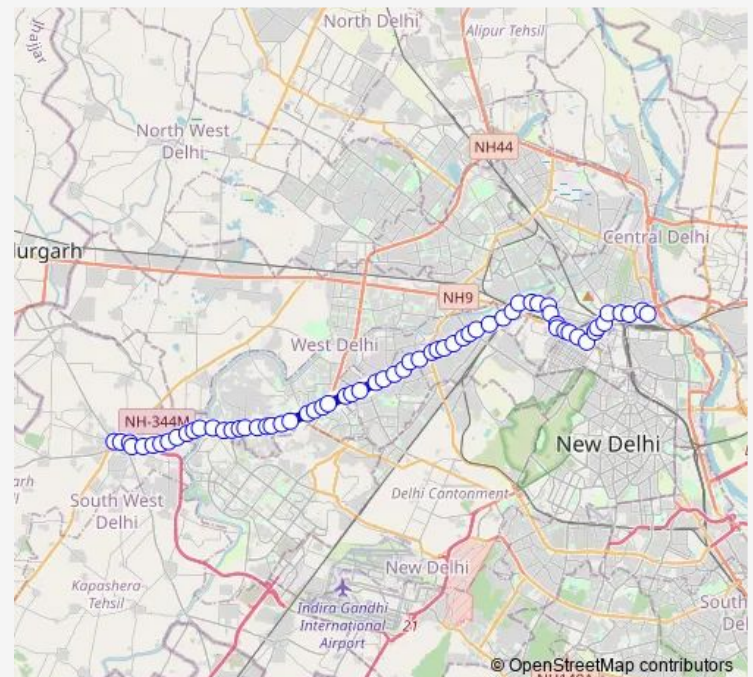

Kiran Garden

Om Vihar

Prem Nagar

Route schedule

Najafgarh Terminal — Isbt Kashmere Gate Terminal

Monday 04:50-19:14

Tuesday 04:50-19:14

Wednesday 04:50-19:14

Thursday 04:50-19:14

Friday 04:50-19:14

Saturday 04:50-19:14

Sunday 04:50-19:14

Route info

Direction: Najafgarh Terminal

Stops: 64

Trip Duration: 1 hour 50 min

817ndown

BusMaps

Uttam Nagar

Uttam Nagar Terminal

Vikas Puri Crossing

Dholi Piao

Janak Puri District Centre

Janakpuri East Nangli Zalib