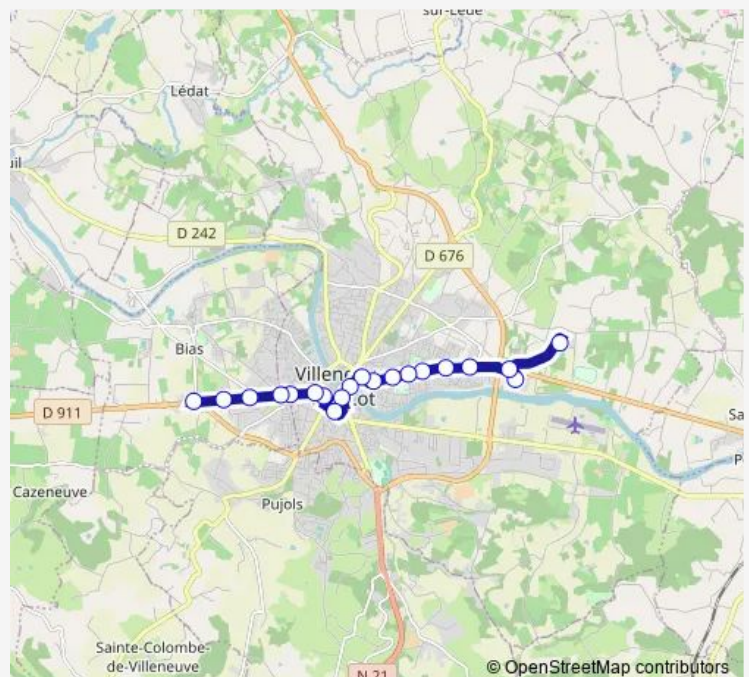

Friday 06:56-19:25

Saturday 07:48-18:36

Sunday —

Route info

Direction: Courbiac

Stops: 20

Trip Duration: 0 hour 35 min

L1 — Capel<=>Courbiac - Pôle de Santé

Direction

Capel — Courbiac

20 stops

[Open route schedule](#)

Capel

Ponservat

Labouchère

Glady

Bordeneuve

Neustadt

Voltaire

Gare Routière

Révolution

Poste

St Cyr

Égalité

Sunday —

Route info

Direction: Capel

Stops: 20

Trip Duration: 0 hour 35 min

L1 Bus time schedules and route maps are available in an offline PDF at busmaps.com. Use the busmaps.com website to see live bus times, train schedule or subway schedule, and step-by-step directions for all public transit in Villeneuve-sur-Lot