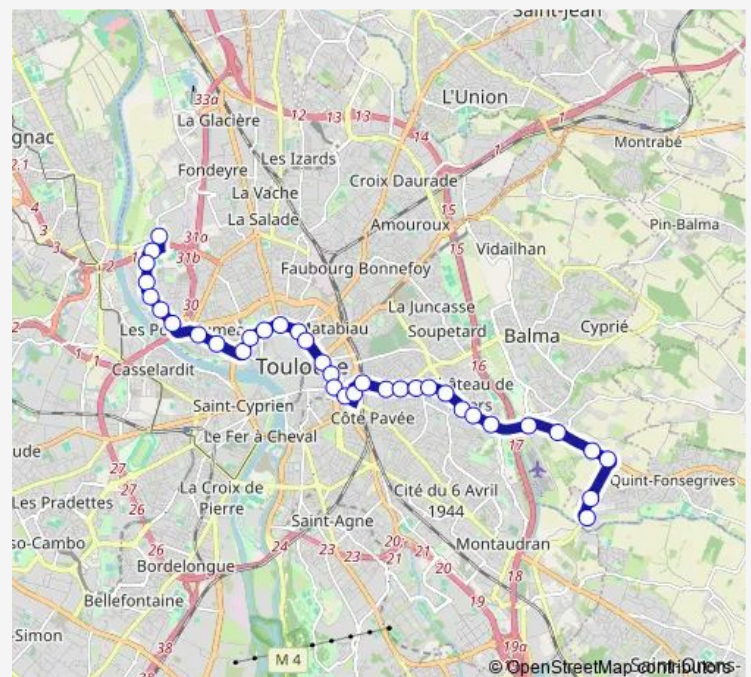

Thursday 05:15-21:54

Friday 05:15-21:54

Saturday 05:20-22:07

Sunday 05:35-21:08

Route info

Direction: Fonsegrives Entiere

Stops: 37

Trip Duration: 0 hour 33 min