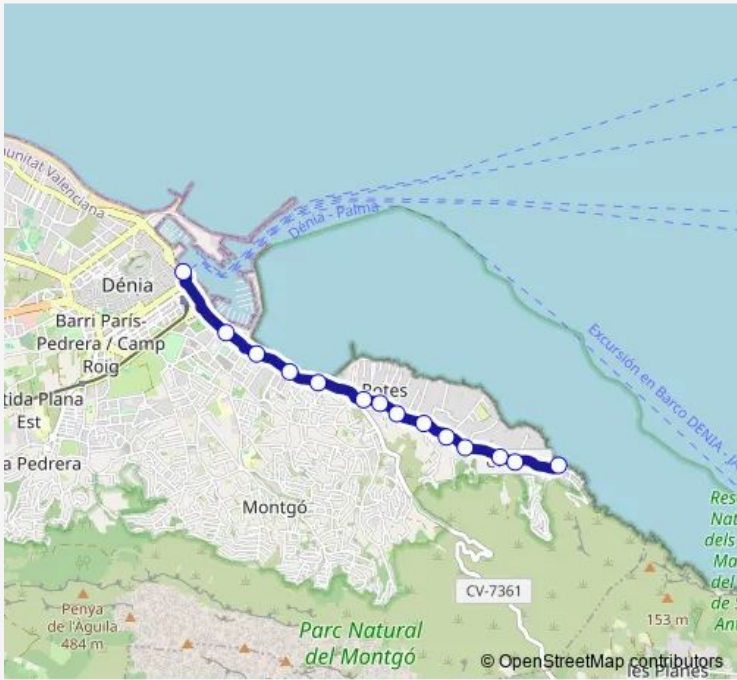

Bus L1 Dénia – Les Rotes

[Go to website](#)

Direction
 Esplanada Cervantes [Dénia] — Rest. Mena [Dénia]
 14 stops
[Open route schedule](#)

- Esplanada Cervantes [Dénia]
- Farmàcia [Dénia]
- Hotel Port Dénia-Tropicana [Dénia]
- La Marineta - Ctra. Dénia a Xàbia, front 17 [Dénia]
- Pujada Troyas Cadenetes [Dénia]
- Rest. Salons El Poblet [Dénia]
- Front Caminal El Pegolí [Dénia]
- Camping Tolosa - Ctra. provincial Barranc del Monyo a les Arenetes encreuament C/ Pluto [Dénia]
- Frontla Ermita [Dénia]
- Las Viñas [Dénia]
- Rest. La Estancia [Dénia]
- Front Hotel Las Rotas [Dénia]
- Rest. El pino [Dénia]
- Rest. Mena [Dénia]

Route schedule
 Esplanada Cervantes [Dénia] — Rest. Mena [Dénia]

Monday	08:00-21:00
Tuesday	08:00-21:00
Wednesday	08:00-21:00
Thursday	08:00-21:00
Friday	08:00-21:00
Saturday	08:00-21:00
Sunday	08:00-21:00

Route info
 Direction: Esplanada Cervantes [Dénia]
 Stops: 14
 Trip Duration: 0 hour 29 min

Direction

Rest. Mena [Dénia] — Esplanada Cervantes [Dénia]

14 stops

[Open route schedule](#)

Rest. Mena [Dénia]

Front Rest. El Pino [Dénia]

Route info

Direction: Rest. Mena [Dénia]

Stops: 14

Trip Duration: 0 hour 29 min

L1 Bus time schedules and route maps are available in an offline PDF at busmaps.com. Use the busmaps.com website to see live bus times, train schedule or subway schedule, and step-by-step directions for all public transit in Denia