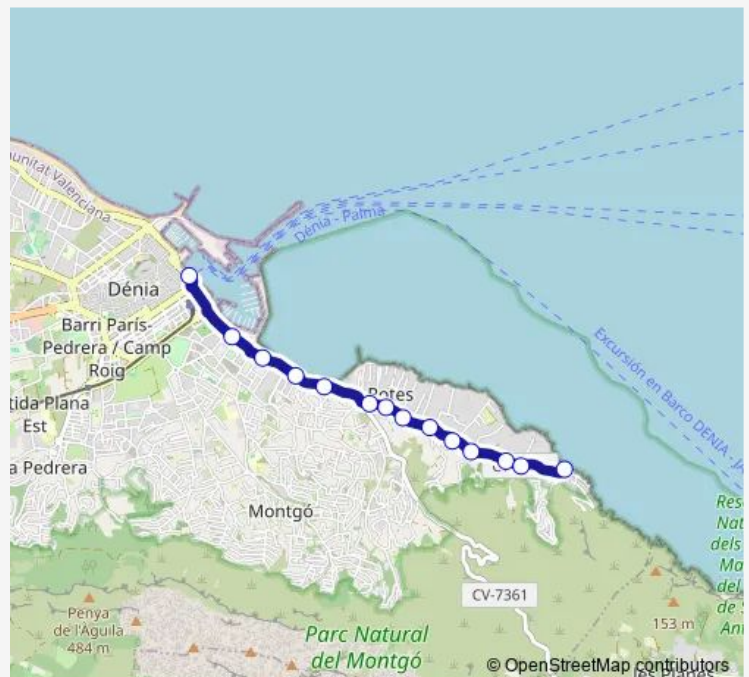

### Route schedule

Esplanada Cervantes [Dénia] — Rest. Mena [Dénia]

Monday 08:00-21:00

Tuesday 08:00-21:00

Wednesday 08:00-21:00

Thursday 08:00-21:00

Friday 08:00-21:00

Saturday 08:00-21:00

### Route info

Direction: Esplanada Cervantes [Dénia]

Stops: 14

Trip Duration: 0 hour 29 min

L1 — Dénia – Les Rotes

BusMaps