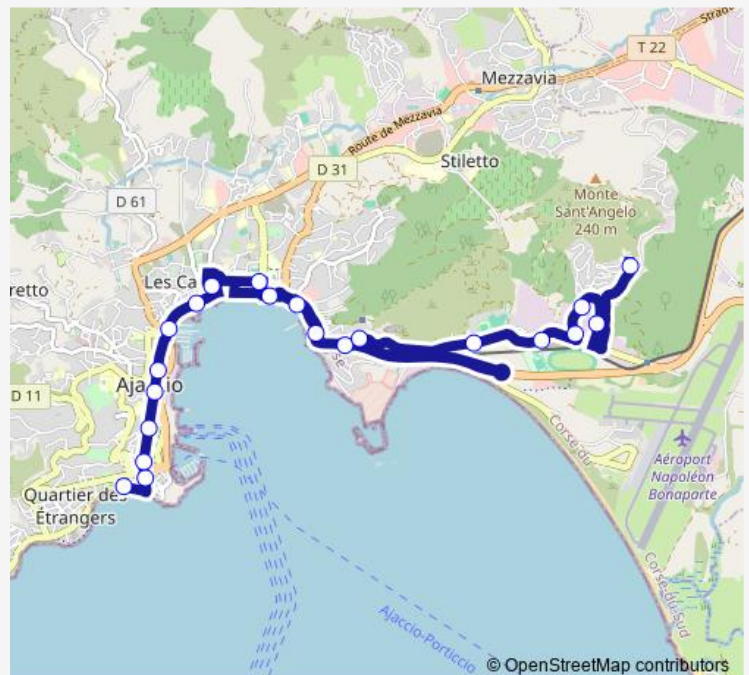

Saturday —

Sunday 09:25-17:30

Route info

Direction: Institut Consulaire

Stops: 13

Trip Duration: 0 hour 30 min

Direction

Hauts DU Vazzio — Depot

2 stops

[Open route schedule](#)

Hauts DU Vazzio

Depot

Route schedule

Hauts DU Vazzio — Depot

Monday	12:10
Tuesday	12:10
Wednesday	12:10
Thursday	12:10
Friday	12:10
Saturday	12:10
Sunday	—

Route info

Direction: Hauts DU Vazzio

Stops: 2

Trip Duration: 0 hour 3 min

Direction

Depot — Place DE Gaulle

18 stops

[Open route schedule](#)

Depot

Saturday

—

Sunday

08:40-16:50

Route info

Direction: Place DE Gaulle

Stops: 17

Trip Duration: 0 hour 30 min