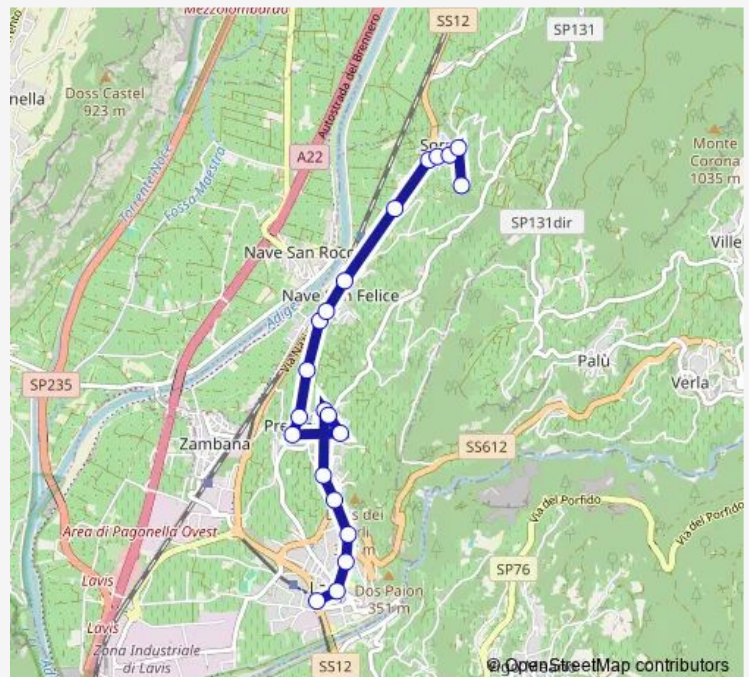

Thursday 06:32-18:39

Friday 06:32-18:39

Saturday 07:38-18:39

Sunday —

Route info

Direction: Lavis Via Nazionale

Stops: 21

Trip Duration: 0 hour 18 min

L1 — 01 Lavis Pressano Nave S.Felice Sorni

Direction

Sorni — Lavis Via Nazionale

19 stops

[Open route schedule](#)

Sorni

Sorni Bivio Maso Zatelli

Maso Zatelli

Sunday —

Route info

Direction: Sorni

Stops: 19

Trip Duration: 0 hour 22 min

Direction

Sorni — Lavis Via Nazionale

21 stops

Monday 06:35-18:50

Tuesday 06:35-18:50

Wednesday 06:35-18:50

Thursday 06:35-18:50

Friday 06:35-18:50

Saturday 08:03-18:50

Sunday —

Route info