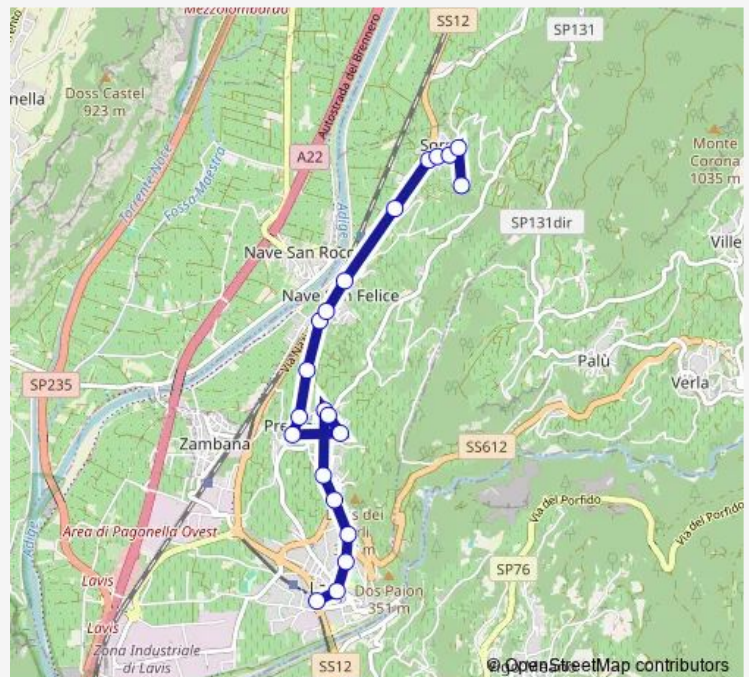

### Route schedule

Lavis Via Nazionale — Sorni

Monday 06:32-18:39

Tuesday 06:32-18:39

Wednesday 06:32-18:39

Thursday 06:32-18:39

Friday 06:32-18:39

Saturday 07:38-18:39

### Route info

Direction: Lavis Via Nazionale

Stops: 21

Trip Duration: 0 hour 18 min

■ L1 — 01 Lavis Pressano Nave S.Felice Sorni

## Route info

Direction: Sorni

Stops: 19

Trip Duration: 0 hour 22 min

## Route schedule

Sorni — Lavis Via Nazionale

Monday 06:35-18:50

Tuesday 06:35-18:50

Wednesday 06:35-18:50

Thursday 06:35-18:50

Friday 06:35-18:50

Saturday 08:03-18:50