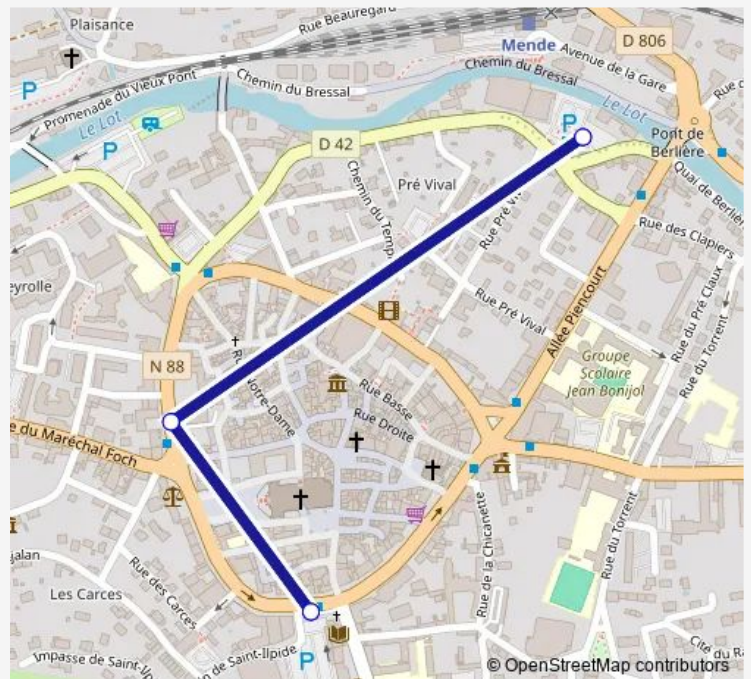

Bus L1 114 Foirail - Gare Routière

[Go to website](#)

Direction

Gare Routiere — Foirail

3 stops

[Open route schedule](#)

Gare Routiere

Aigues-Passes

Saturday 09:19-17:38

Sunday 09:19-17:38

Route info

Direction: Gare Routiere

Stops: 3

Trip Duration: 0 hour 2 min

L1 — 114 Foirail - Gare Routière

Direction

Foirail — Gare Routiere

4 stops

[Open route schedule](#)

Foirail

Mairie Soubeyran

Pont de Berlière

Gare Routiere

Route schedule

Foirail — Gare Routiere

Monday	08:57-17:06
Tuesday	08:57-17:06
Wednesday	08:57-17:06
Thursday	08:57-17:06
Friday	08:57-17:06
Saturday	08:57-17:06
Sunday	08:57-17:06

Route info

Direction: Foirail

Stops: 4

Trip Duration: 0 hour 3 min