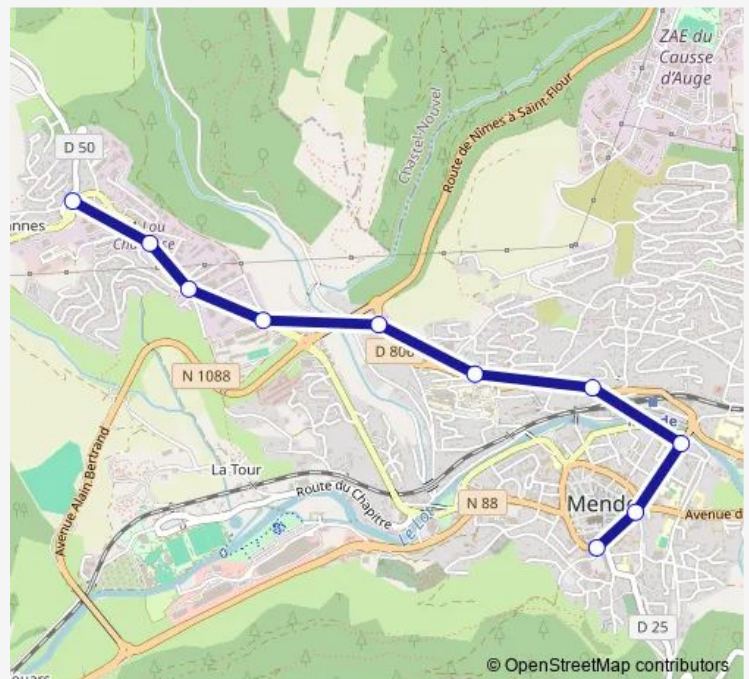

Bus L1 10 Foirail - Hopital

[Go to website](#)

Direction

Foirail — Les Boulaines

10 stops

[Open route schedule](#)

Foirail

Mairie Soubeyran

Pont de Berlière

Les Iris

Hôpital

Viaduc de Rieucros

Lycée E. Peytavin

Europe

Le Gevaudan

Les Boulaines

Route schedule

Foirail — Les Boulaines

Monday 07:41

Tuesday 07:41

Wednesday 07:41

Thursday 07:41

Friday 07:41

Saturday 07:41

Sunday 07:41

Route info

Direction: Foirail

Stops: 10

Trip Duration: 0 hour 8 min

L1 — 10 Foirail - Hopital

L1 Bus time schedules and route maps are available in an offline PDF at busmaps.com. Use the busmaps.com website to see live bus times, train schedule or subway schedule, and step-by-step directions for all public transit in Mende