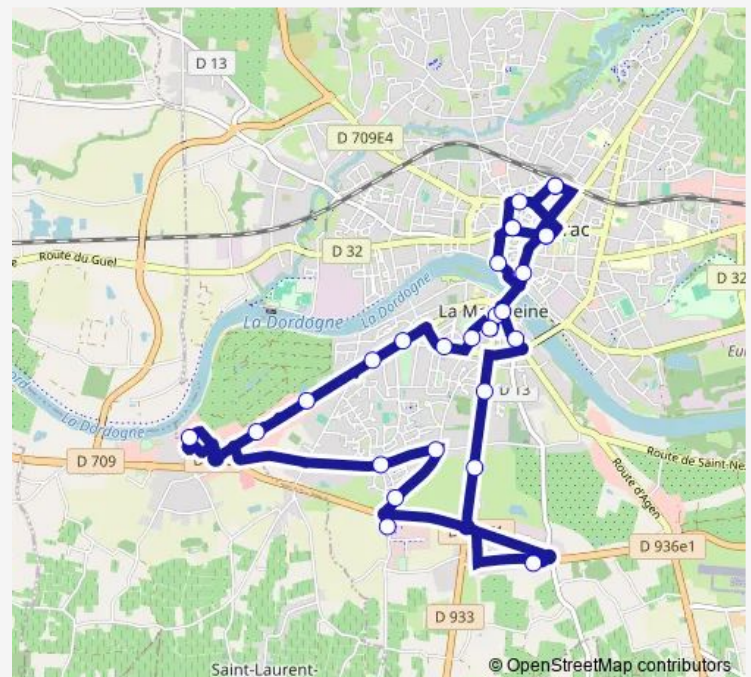

### Route schedule

Pole Multimodal Sncf — Pole Multimodal Sncf

Monday 19:15

Tuesday 19:15

Wednesday 19:15

Thursday 19:15

Friday 19:15

Saturday 19:15

### Route info

Direction: Pole Multimodal Sncf

Stops: 21

Trip Duration: 0 hour 40 min

L1 — Pole Multimodal<>Centre Ville<> Z.A LA Cavaille