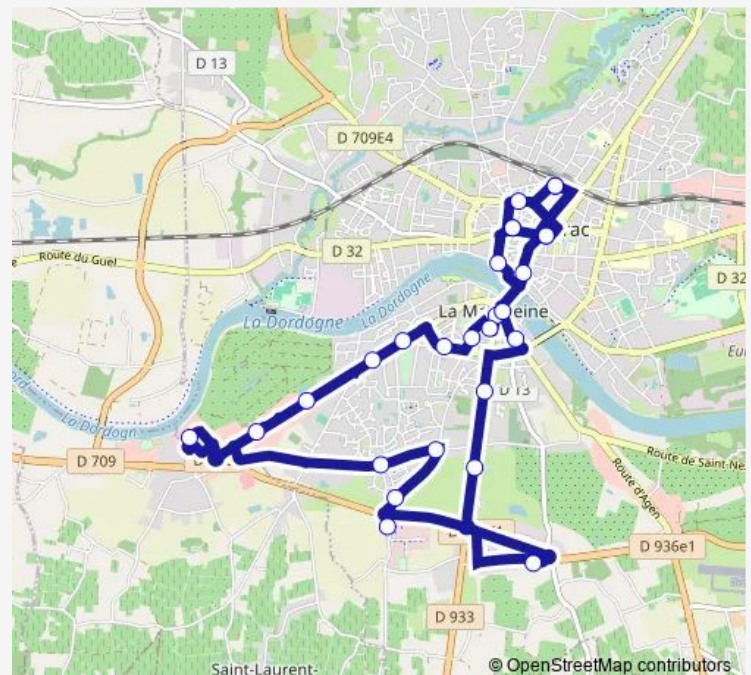

### Route schedule

Pole Multimodal Sncf — Pole Multimodal Sncf

Monday 10:55

Tuesday 10:55

Wednesday 10:55

Thursday 10:55

Friday 10:55

Saturday 10:55

### Route info

Direction: Pole Multimodal Sncf

Stops: 26

Trip Duration: 0 hour 57 min

L1 — Pole Multimodal<>Centre Ville<> Z.A LA Cavaille

Mairie

Place DE Lattre DE Tassigny

Jules Ferry