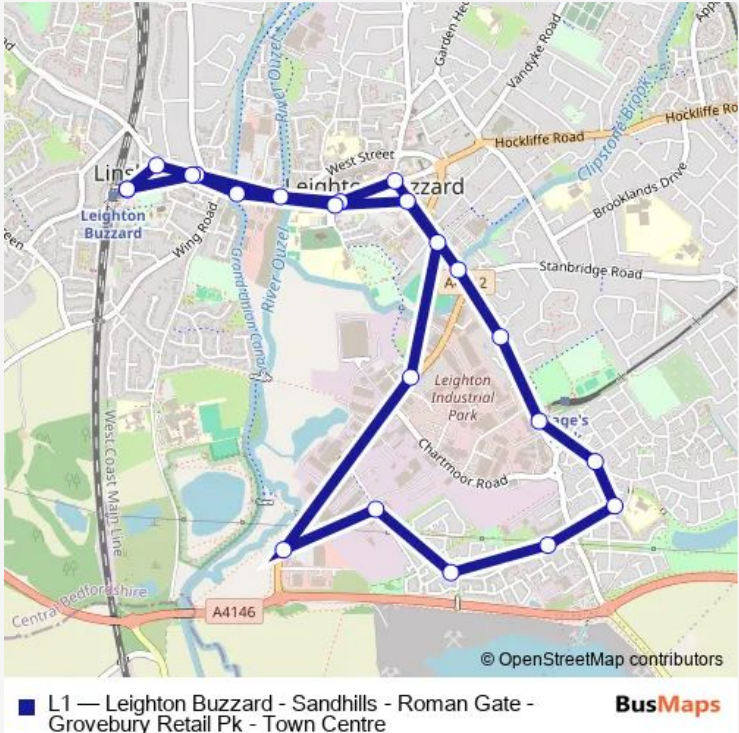

## Bus L1 Leighton Buzzard - Sandhills - Roman Gate - Grovebury Retail Pk - Town Centre

[Go to website](#)

**Direction**  
 Railway Station — Railway Station  
 20 stops  
[Open route schedule](#)

- Railway Station
- Stoke Road
- Bridge Street
- West Street
- Morrisons
- The Maltings
- Narrow Gauge Railway
- Draper Way
- Greenleas School
- Lactans Edge
- Vesta Grove
- Grovebury Road Bus Link
- Grovebury Retail Park
- Enterprise Way
- Morrisons
- West Street
- Tesco
- Stoke Road
- Old Road
- Railway Station

Route schedule  
 Railway Station — Railway Station

Monday	—
Tuesday	06:20-20:00
Wednesday	—
Thursday	—
Friday	—
Saturday	07:19-20:05
Sunday	—

Route info  
 Direction: Railway Station  
 Stops: 20  
 Trip Duration: 0 hour 35 min

**L1 — Leighton Buzzard - Sandhills - Roman Gate - Grovebury Retail Pk - Town Centre** **BusMaps**

## Direction

Railway Station — Railway Station

22 stops

[Open route schedule](#)

Railway Station

Stoke Road

Bridge Street

High Street