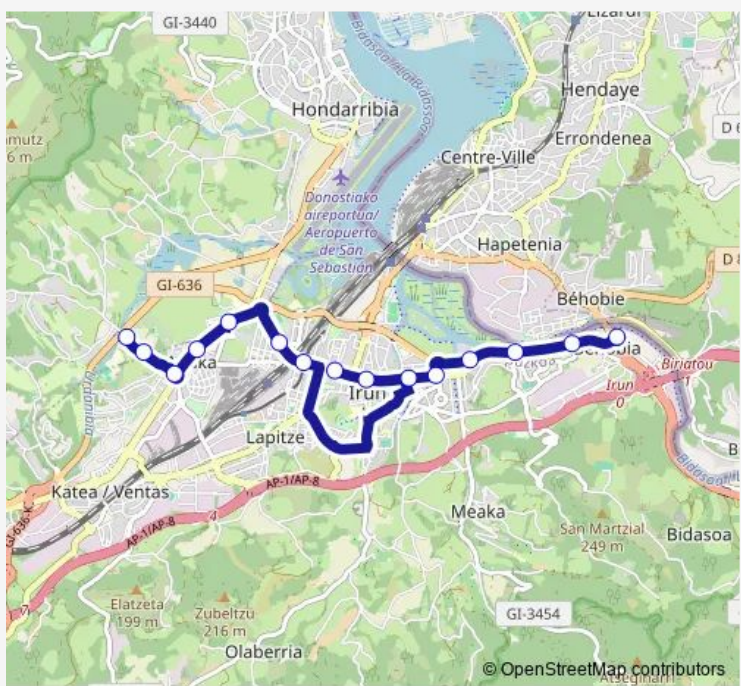

Bus L1 Zaisa-Ospitalea

[Go to website](#)

Direction
 Bidasoa Ospitalea — Plaza Euskadi (Irun)
 19 stops
[Open route schedule](#)

- Bidasoa Ospitalea
- Txingudi Ikastola
- Urdanibia Berri
- Aristegi Enbajadorea
- Aldabe Mendia 13
- Anaka 40
- Anaka 1
- Geltoki - Estación
- Colon Pas. 43
- Luis Mariano Plaza - Paseo Colón
- San Juan
- Avda. Nafarroa, 4 (Irun)
- Avda. Nafarroa, 18 (Irun)
- Iglesia - Darío De Regoyos, 4 (Irun)
- Dario Regoyos 10
- Darío De Regoyos Cruce Con José Maria Franco (Irun)
- Darío De Regoyos, 58
- Lastaola
- Plaza Euskadi (Irun)

Route schedule
 Bidasoa Ospitalea — Plaza Euskadi (Irun)

Monday	06:07-22:22
Tuesday	06:07-22:22
Wednesday	06:07-22:22
Thursday	06:07-22:22
Friday	06:07-22:22
Saturday	07:07-22:22
Sunday	07:00-22:30

Route info
 Direction: Bidasoa Ospitalea
 Stops: 19
 Trip Duration: 0 hour 24 min

Wednesday 06:00-22:30

Thursday 06:00-22:30

Friday 06:00-22:30

Saturday 07:00-22:30

Sunday 07:00-22:30

Route info

Direction: Plaza Euskadi (Irun)

Stops: 15

The schedule is provided in the local timezone. Times with "(+1)" indicate departures on the next day.

PDF file created on 2025-02-26

2024 BusMaps.com - All Rights Reserved