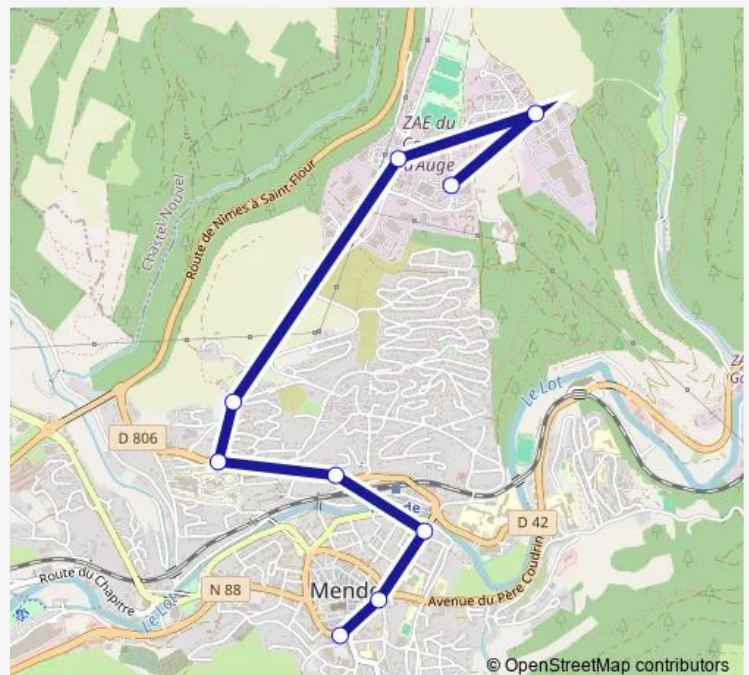

Stops: 9

Trip Duration: 0 hour 12 min

L1 — 102 Foirail - Causse d'Auge

BusMaps

Direction

Hôpital — Foirail

19 stops

[Open route schedule](#)

Thursday 18:06

Friday 18:06

Saturday 18:06

Sunday 18:06

Route info

Direction: Hôpital

Stops: 19

Trip Duration: 0 hour 24 min

Direction

Hôpital — Foirail

27 stops

[Open route schedule](#)

Hôpital

Nelson Mandela

Causse d'Auge

Causse d'Auge La Draine

Tuesday 07:45

Wednesday 07:45

Thursday 07:45

Friday 07:45

Saturday 07:45

Sunday 07:45

Route info

Direction: Hôpital