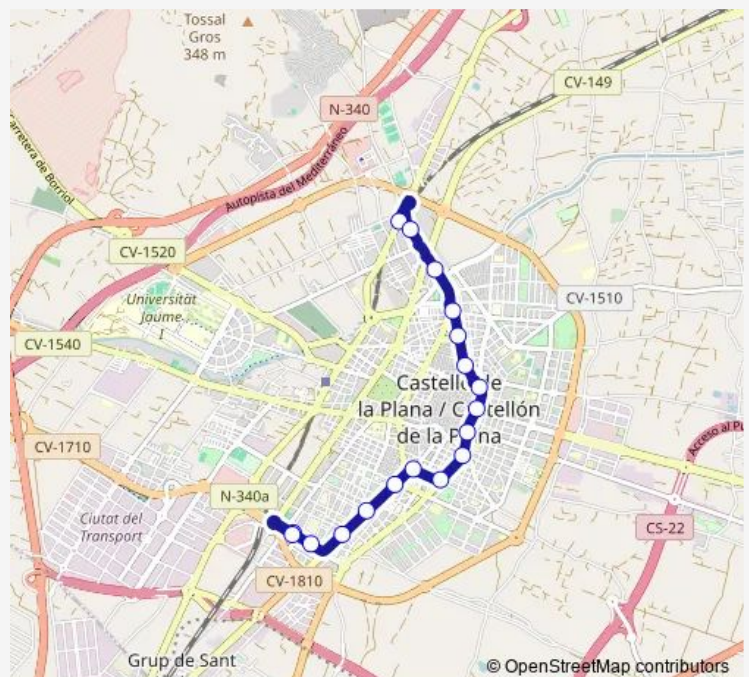

Quadra Borriolenc

Av. Castell Vell

Hospital General (av. Castell Vell)

**Route schedule**

Poliesportiu Ciutat de Castelló — Hospital General (av. Castell Vell)

Monday	07:00-21:45
Tuesday	07:00-21:45
Wednesday	07:00-21:45
Thursday	07:00-21:45
Friday	07:00-21:45
Saturday	07:00-21:40
Sunday	07:00-21:30

**Route info**

Direction: Poliesportiu Ciutat de Castelló

Stops: 20

Trip Duration: 0 hour 30 min

**L1 — Poliesportiu Ciutat de Castelló-Hospital General**

## Direction

Hospital General (av. Castell Vell) — Poliesportiu Ciutat de Castelló

18 stops

[Open route schedule](#)

Hospital General (av. Castell Vell)

Hospital General

Av. Benicàssim (polígon Estadi)

C/ Sant Roc (pl. Teodoro Izquierdo)

## Route info

Direction: Hospital General (av. Castell Vell)

Stops: 18

Trip Duration: 0 hour 30 min

L1 Bus time schedules and route maps are available in an offline PDF at [busmaps.com](https://busmaps.com). Use the [busmaps.com](https://busmaps.com) website to see live bus times, train schedule or subway schedule, and step-by-step directions for all public transit in Castello de la Plana