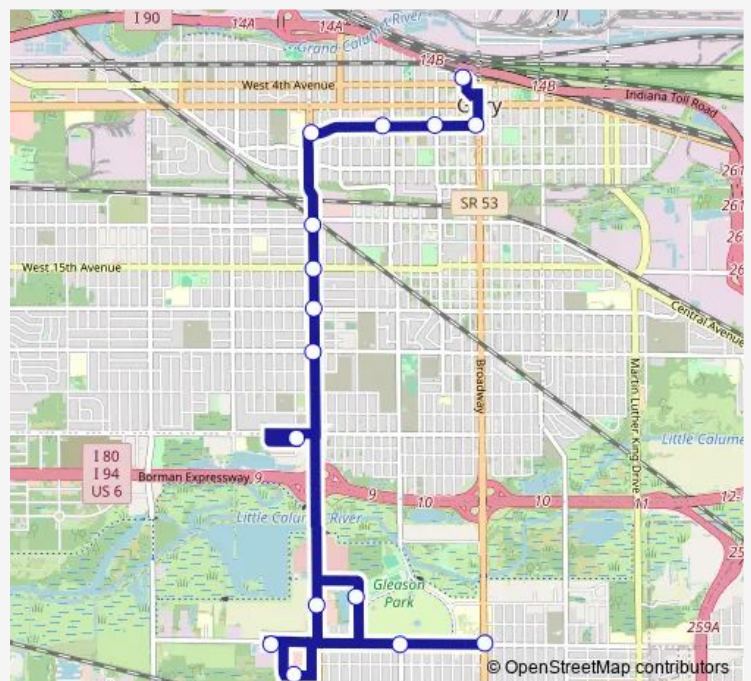

Bus L1 West Central via Grant

[Go to website](#)

Direction
 Metro Center — 35th & Broadway
 16 stops
[Open route schedule](#)

- Metro Center
- 6th Ave & Broadway
- 6th & Madison
- 6th & Tyler
- 6th & Grant
- 11th Ave & Grant St
- 15th Ave & Grant St
- 19th Ave & Grant St
- 21st & Grant
- County Market Plaza
- Aldi
- 3280 Pierce
- Village Center Rear Entrance
- 35th Garage
- 35th Ave & Harrison St
- 35th & Broadway

Route schedule
 Metro Center — 35th & Broadway

Monday	06:00-20:00
Tuesday	06:00-20:00
Wednesday	06:00-20:00
Thursday	06:00-20:00
Friday	06:00-20:00
Saturday	08:00-18:00
Sunday	—

Route info
 Direction: Metro Center
 Stops: 16
 Trip Duration: 0 hour 30 min

L1 — West Central via Grant **BusMaps**

Direction

35th & Broadway — Metro Center

15 stops

[Open route schedule](#)

35th & Broadway

35th & Harrison

Village Center Rear Entrance

Wednesday 05:35-19:30

Thursday 05:35-19:30

Friday 05:35-19:30

Saturday 08:30-18:30

Sunday —

Route info

Direction: 35th & Broadway

Stops: 15