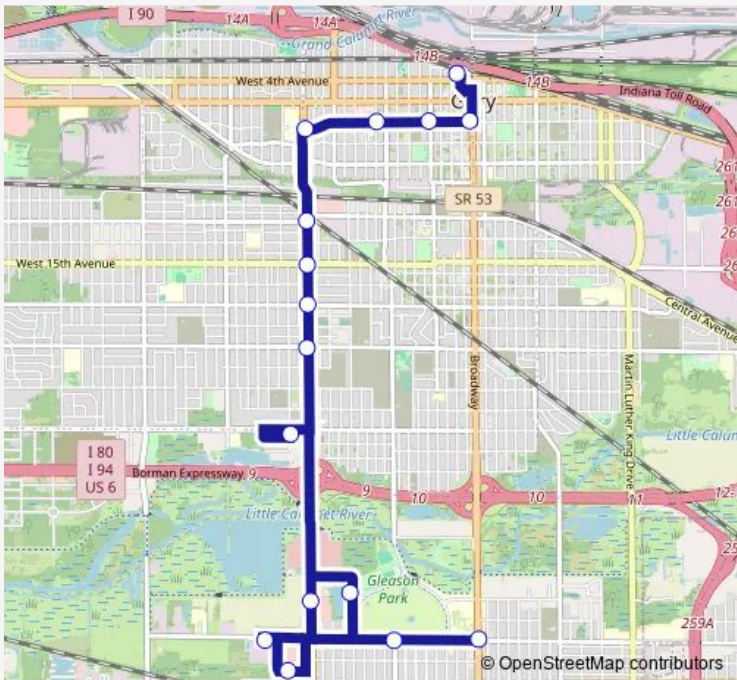

Bus L1 West Central via Grant

[Go to website](#)

Direction
 Metro Center — 35th & Broadway
 16 stops
[Open route schedule](#)

- Metro Center
- 6th Ave & Broadway
- 6th & Madison
- 6th & Tyler
- 6th & Grant
- 11th Ave & Grant St
- 15th Ave & Grant St
- 19th Ave & Grant St
- 21st & Grant
- County Market Plaza
- Aldi
- 3280 Pierce
- Village Center Rear Entrance
- 35th Garage
- 35th Ave & Harrison St
- 35th & Broadway

Route schedule
 Metro Center — 35th & Broadway

| | |
|-----------|-------------|
| Monday | 06:00-20:00 |
| Tuesday | 06:00-20:00 |
| Wednesday | 06:00-20:00 |
| Thursday | 06:00-20:00 |
| Friday | 06:00-20:00 |
| Saturday | 08:00-18:00 |
| Sunday | — |

Route info
 Direction: Metro Center
 Stops: 16
 Trip Duration: 0 hour 30 min

L1 — West Central via Grant **BusMaps**

Direction

35th & Broadway — Metro Center

15 stops

[Open route schedule](#)

35th & Broadway

35th & Harrison

Village Center Rear Entrance

Aldi

County Market Plaza

21st Ave & Grant St

19th & Grant

15th Ave & Grant St

11th & Grant