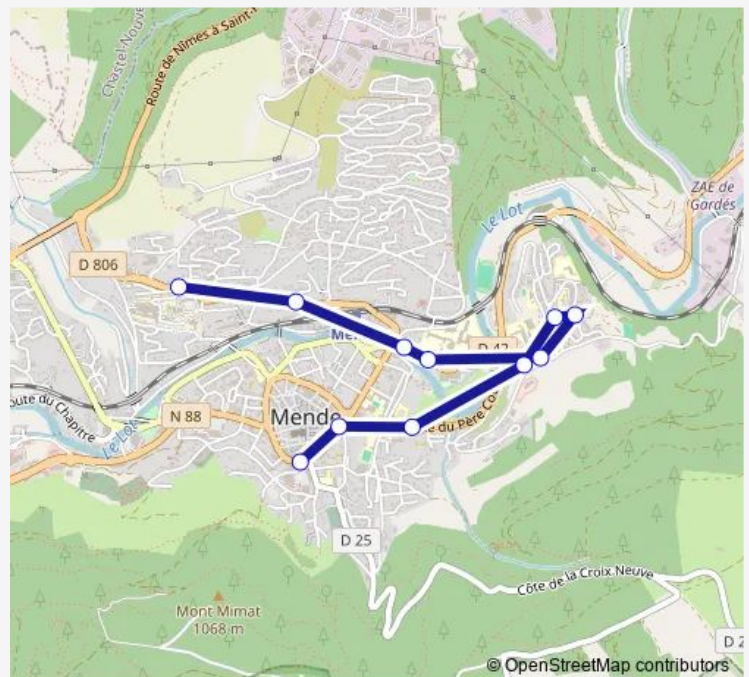

Saturday 08:12-18:51

Sunday 08:12-18:51

Route info

Direction: Foirail

Stops: 11

Trip Duration: 0 hour 10 min

L1 — 107 Foirail - Hopital

Direction

Friday 09:08-12:50

Saturday 09:08-12:50

Sunday 09:08-12:50

Route info

Direction: Foirail

Stops: 13

Trip Duration: 0 hour 13 min

Direction

Saturday 11:15

Sunday 11:15

Route info

Direction: Foirail

Stops: 14

Trip Duration: 0 hour 14 min

Direction

Foirail — Hôpital

14 stops

[Open route schedule](#)

Foirail

Mairie Soubeyran

Le Villaret

Les Bancel

Terres Bleues

Fontanilles